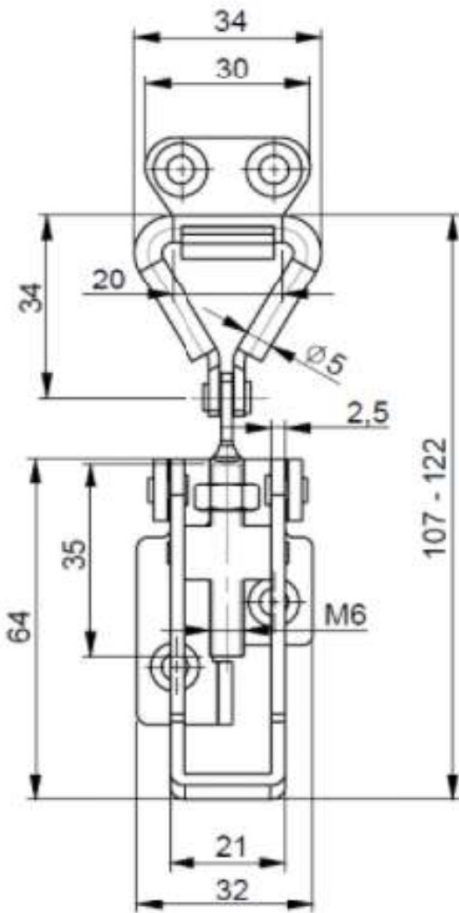

TOGGLE LATCH

Material and Finish
Stainless Steel

INOX
Stainless Steel

Overview of items

Version	Part N°
Toggle Latch - STAINLESS STEEL	PA3602651-SST