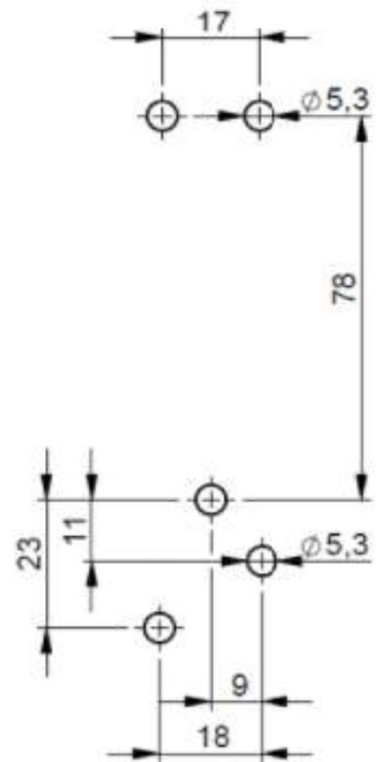

TOGGLE LATCH

Material and Finish
Stainless Steel

INOX
Stainless Steel

Overview of items

Version	Part N°
Toggle Latch - STAINLESS STEEL	PA3602651-SST