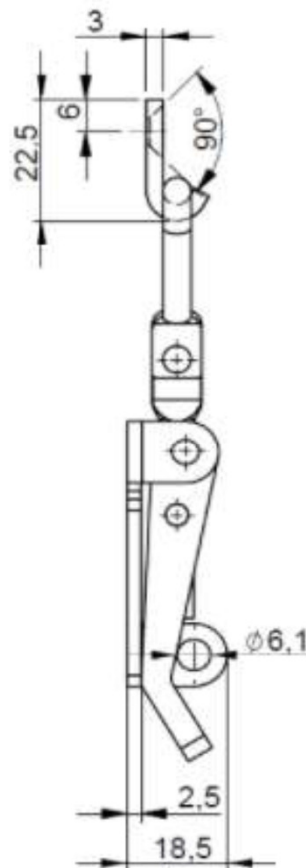

TOGGLE LATCH

Material and Finish
Stainless Steel

INOX
Stainless Steel

Overview of items

Version	Part N°
Toggle Latch - STAINLESS STEEL	PA3602651-SST