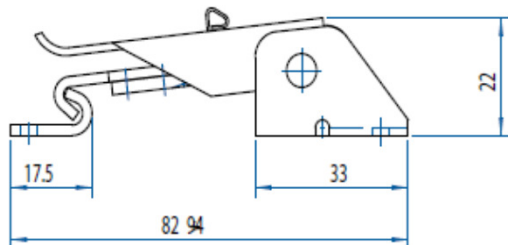

50

1000N

2000N

Overview of items

Version	Part N°
Toggle Latch Nickel-plated	PA3300001-000
Toggle Latch Zinc-plated	PA3300004-000

50

1000N

2000N

Overview of items

Version	Part N°
Toggle Latch Zinc-plated	PA3300204-000