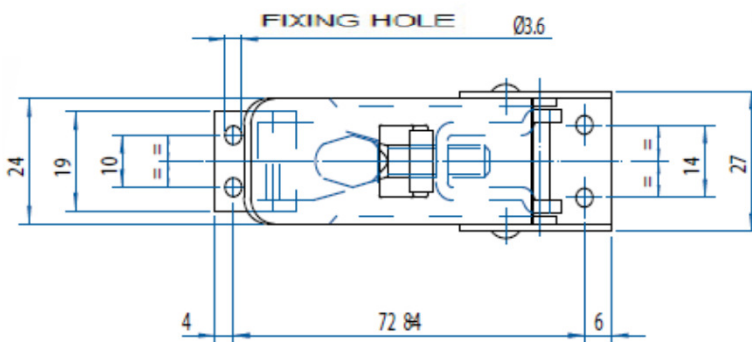

50

1000N

2000N

Overview of items

Version	Part N°
Toggle Latch Nickel-plated	PA3300001-000
Toggle Latch Zinc-plated	PA3300004-000

50

1000N

2000N

Overview of items

Version	Part N°
Toggle Latch Zinc-plated	PA3300204-000