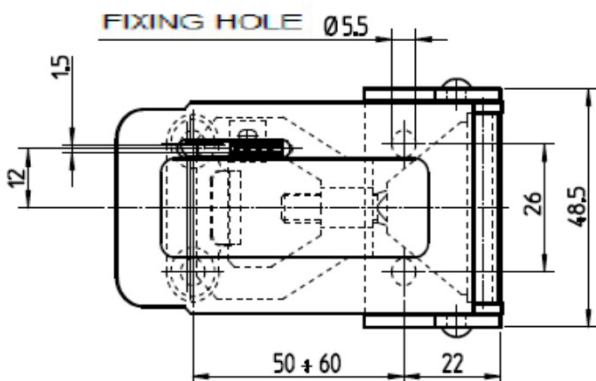

25

1500N

3000N

Overview of items

| Version | Part N° |
|------------------------------|---------------|
| Toggle Latch Zinc-plated | PA3180004-000 |
| Toggle Latch Stainless Steel | PA3180030-000 |

25

1500N

3000N

Overview of items

| Version | Part N° |
|--------------------------|---------------|
| Toggle Latch Zinc-plated | PA3180104-000 |