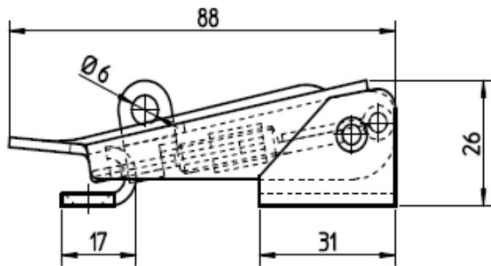

25

1500N

3000N

Overview of items

| Version | Part N° |
|------------------------------|---------------|
| Toggle Latch Zinc-plated | PA3180004-000 |
| Toggle Latch Stainless Steel | PA3180030-000 |

25

1500N

3000N

Overview of items

| Version | Part N° |
|--------------------------|---------------|
| Toggle Latch Zinc-plated | PA3180104-000 |