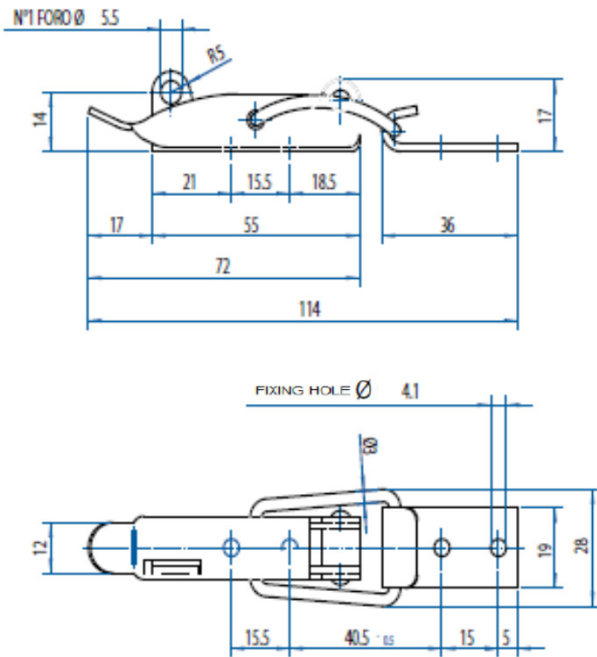

Overview of items
1000N
2500N

Version		Part N°
Toggle Latch	Zinc-plated	PA3060004-000
Toggle Latch	Stainless Steel	PA3060030-000

Overview of items
1000N
2500N

Version		Part N°
Toggle Latch	Zinc-plated	PA3060104-000
Toggle Latch	Stainless Steel	PA3060130-000