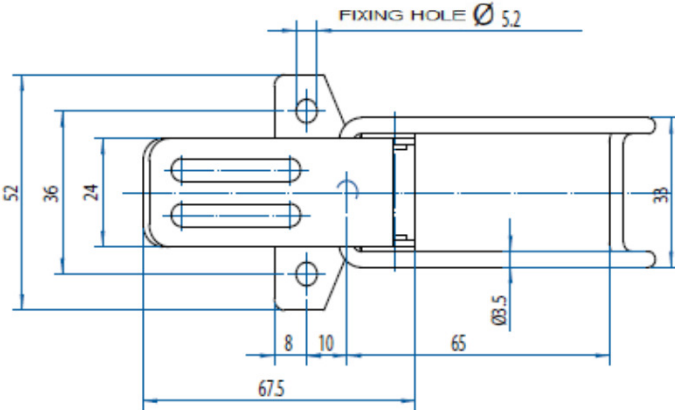

PUZZLE ADVANCE

MOQ	
Zinc-plated	200pcs
Stainless Steel	5000pcs

200N

1000N

Overview of items

Version			Part N°
Toggle Latch Zinc-plated	MOQ 200 Pcs		PA3050004-621
Toggle Latch Stainless Steel	MOQ 5.000 Pcs		PA3050030-621