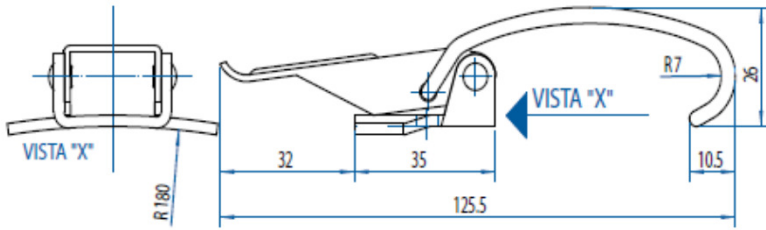

PUZZLE ADVANCE

MOQ	
Zinc-plated	200pcs
Stainless Steel	5000pcs

200N

1000N

Overview of items

Version			Part N°
Toggle Latch Zinc-plated	MOQ 200 Pcs		PA3050004-621
Toggle Latch Stainless Steel	MOQ 5.000 Pcs		PA3050030-621