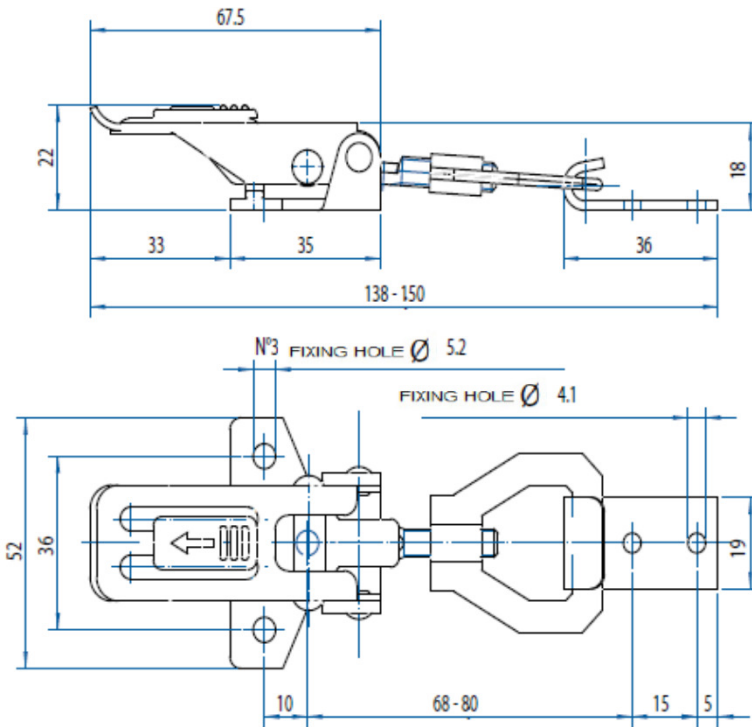

1100N

2500N

Overview of items

Version	Part N°
Toggle Latch Zinc-plated	PA3050004-000
Toggle Latch Stainless Steel	PA3050030-000

1100N

2500N

Overview of items

Version	Part N°
Toggle Latch Nickel-plated	PA3050201-000
Toggle Latch Stainless Steel	PA3050230-000