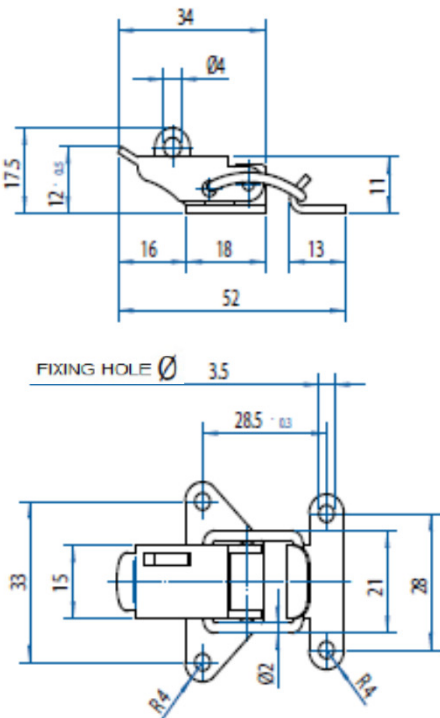

Overview of items
550N
1500N

Version	Part N°
Toggle Latch Zinc-plated	PA3040004-000
Toggle Latch Stainless Steel	PA3040030-000

Overview of items
550N
1500N

Version	Part N°
Toggle Latch Nickel-plated	PA3040101-000
Toggle Latch Stainless Steel	PA3040130-000