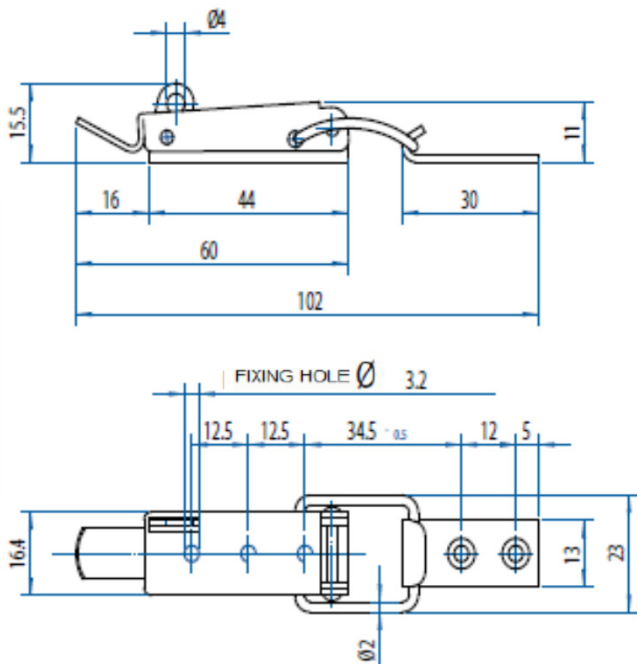

550N

1300N

Overview of items

Version	Part N°
Toggle Latch Zinc-plated	PA3030004-000
Toggle Latch Stainless Steel	PA3030030-000

550N

1300N

Overview of items

Version	Part N°
Toggle Latch Zinc-plated	PA3030104-000
Toggle Latch Stainless Steel	PA3030130-000