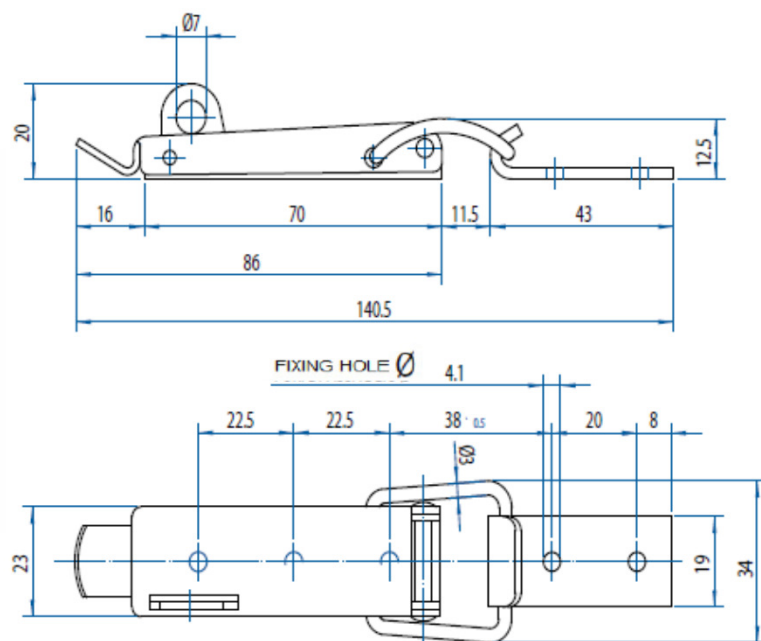

1500N

3000N

Overview of items

Version	Part N°
Toggle Latch Zinc-plated	PA3010004-000
Toggle Latch Stainless Steel	PA3010030-000

1500N

3000N

Overview of items

Version	Part N°
Toggle Latch Zinc-plated	PA3010104-000
Toggle Latch Stainless Steel	PA3010130-000