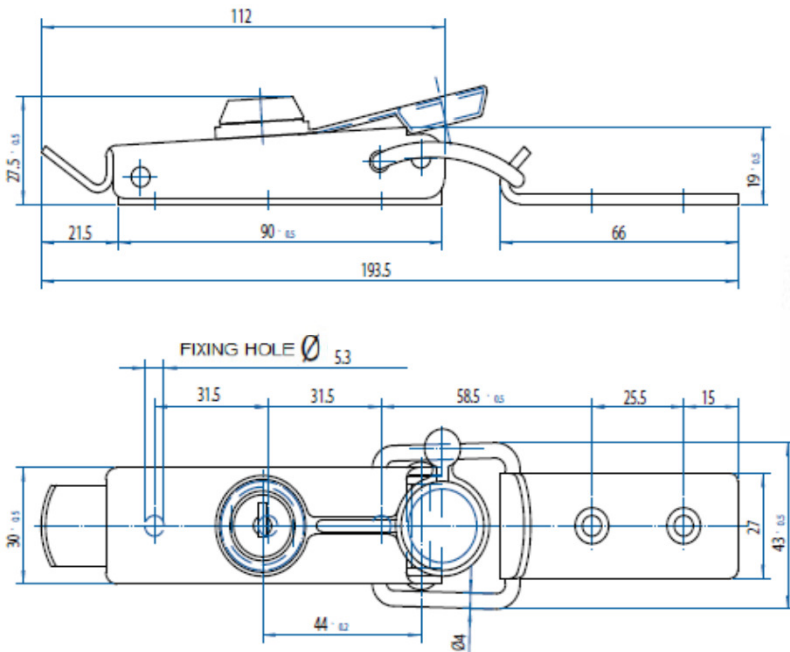

### Overview of items

| Version                      | Part N°       |
|------------------------------|---------------|
| Toggle Latch Nickel-plated   | PA3000201-000 |
| Toggle Latch Stainless Steel | PA3000230-000 |

### Overview of items

| Version   | Part N°       |
|---|---------------|
| Toggle Latch Zinc-plated steel + cataphoresis painting with stainless pin | PA3000306-000 |