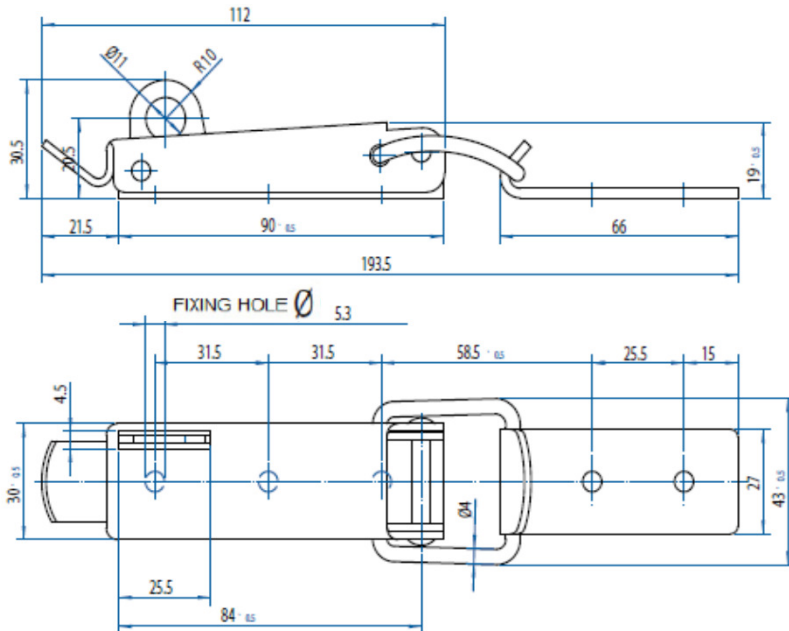

2000N

4000N

Overview of items

Version		Part N°
Toggle Latch	Zinc-plated	PA3000004-000
Toggle Latch	Stainless Steel	PA3000030-000

2000N

4000N

Overview of items

Version		Part N°
Toggle Latch	Zinc-plated	PA3410204-000
Toggle Latch	Stainless Steel	PA3410230-000