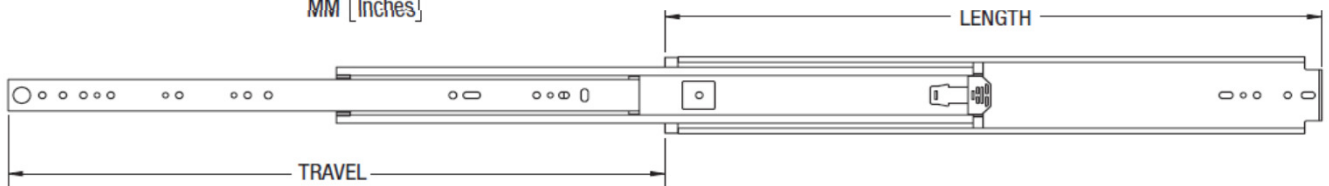

## TELESCOPIC SLIDE

<b>SLIDE TYPE:</b>	Heavy-Duty Full-Extension Ball Bearing Drawer Slide
<b>MOUNTING:</b>	Side Mount
<b>WIDTH:</b>	19.1 mm (0.75 in.)
<b>LOAD CAPACITY:</b>	dynamic up to 250 kg (550 lbs.)
<b>MATERIALS:</b>	zinc plated cold rolled steel
<b>FEATURES:</b>	stainless steel ball bearings

<b>SPECIFICATIONS:</b>
▶ ball bearing drawer slide with the heaviest load capacity
▶ non-handed and non-disconnect
▶ flat mounting possible, weight rating reduced

<b>HARDWARE:</b>
▶ M6 or 1/4" button head screws

### Overview of items

Version	LENGTH (mm)	LENGTH (inches)	TRAVEL (mm)	TRAVEL (inches)
PA5379-205	203.2	8.0	203.2	8.0
PA5379-255	254.0	10.0	254.0	10.0
PA5379-305	304.8	12.0	304.8	12.0
PA5379-355	355.6	14.0	355.6	14.0
PA5379-410	406.4	16.0	406.4	16.0
PA5379-460	457.2	18.0	457.2	18.0
PA5379-510	508.0	20.0	508.0	20.0
PA5379-560	558.8	22.0	558.8	22.0
PA5379-610	609.6	24.0	609.6	24.0
PA5379-665	660.4	26.0	660.4	26.0
PA5379-715	711.2	28.0	711.2	28.0
PA5379-765	762.0	30.0	762.0	30.0
PA5379-815	812.8	32.0	812.8	32.0
PA5379-865	863.6	34.0	863.6	34.0
PA5379-915	914.4	36.0	914.4	36.0
PA5379-965	965.2	38.0	965.2	38.0
PA5379-1020	1016.0	40.0	1016.0	40.0
PA5379-1070	1066.8	42.0	1066.8	42.0
PA5379-1120	1117.6	44.0	1117.6	44.0
PA5379-1170	1168.4	46.0	1168.4	46.0
PA5379-1220	1219.2	48.0	1219.2	48.0
PA5379-1270	1270.0	50.0	1270.0	50.0
PA5379-1325	1320.8	52.0	1320.8	52.0
PA5379-1372	1371.6	54.0	1371.6	54.0
PA5379-1425	1422.4	56.0	1422.4	56.0
PA5379-1475	1473.2	58.0	1473.2	58.0
PA5379-1525	1524.0	60.0	1524.0	60.0