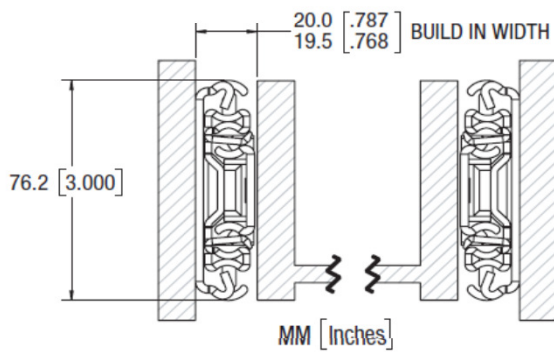

## TELESCOPIC SLIDE

<b>SLIDE TYPE:</b>	Heavy-Duty Full-Extension Ball Bearing Drawer Slide
<b>MOUNTING:</b>	Side Mount
<b>WIDTH:</b>	19.1 mm (0.75 in.)
<b>LOAD CAPACITY:</b>	dynamic up to 250 kg (550 lbs.)
<b>MATERIALS:</b>	zinc plated cold rolled steel
<b>FEATURES:</b>	stainless steel ball bearings

<b>SPECIFICATIONS:</b>
▶ ball bearing drawer slide with the heaviest load capacity
▶ non-handed and non-disconnect
▶ flat mounting possible, weight rating reduced

<b>HARDWARE:</b>
▶ M6 or 1/4" button head screws

### Overview of items

Version	LENGTH (mm)	LENGTH (inches)	TRAVEL (mm)	TRAVEL (inches)
PA5379-205	203.2	8.0	203.2	8.0
PA5379-255	254.0	10.0	254.0	10.0
PA5379-305	304.8	12.0	304.8	12.0
PA5379-355	355.6	14.0	355.6	14.0
PA5379-410	406.4	16.0	406.4	16.0
PA5379-460	457.2	18.0	457.2	18.0
PA5379-510	508.0	20.0	508.0	20.0
PA5379-560	558.8	22.0	558.8	22.0
PA5379-610	609.6	24.0	609.6	24.0
PA5379-665	660.4	26.0	660.4	26.0
PA5379-715	711.2	28.0	711.2	28.0
PA5379-765	762.0	30.0	762.0	30.0
PA5379-815	812.8	32.0	812.8	32.0
PA5379-865	863.6	34.0	863.6	34.0
PA5379-915	914.4	36.0	914.4	36.0
PA5379-965	965.2	38.0	965.2	38.0
PA5379-1020	1016.0	40.0	1016.0	40.0
PA5379-1070	1066.8	42.0	1066.8	42.0
PA5379-1120	1117.6	44.0	1117.6	44.0
PA5379-1170	1168.4	46.0	1168.4	46.0
PA5379-1220	1219.2	48.0	1219.2	48.0
PA5379-1270	1270.0	50.0	1270.0	50.0
PA5379-1325	1320.8	52.0	1320.8	52.0
PA5379-1372	1371.6	54.0	1371.6	54.0
PA5379-1425	1422.4	56.0	1422.4	56.0
PA5379-1475	1473.2	58.0	1473.2	58.0
PA5379-1525	1524.0	60.0	1524.0	60.0