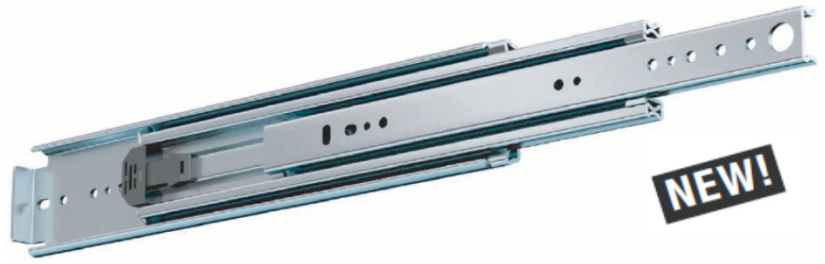

## TELESCOPIC SLIDE

<b>SLIDE TYPE:</b>	Heavy-Duty Full-Extension Ball Bearing Drawer Slide
<b>MOUNTING:</b>	Side Mount
<b>WIDTH:</b>	19.1 mm (0.75 in.)
<b>LOAD CAPACITY:</b>	dynamic up to 250 kg (550 lbs.)
<b>MATERIALS:</b>	zinc plated cold rolled steel
<b>FEATURES:</b>	stainless steel ball bearings

<b>SPECIFICATIONS:</b>
▶ ball bearing drawer slide with the heaviest load capacity
▶ non-handed and non-disconnect
▶ flat mounting possible, weight rating reduced

<b>HARDWARE:</b>
▶ M6 or 1/4" button head screws