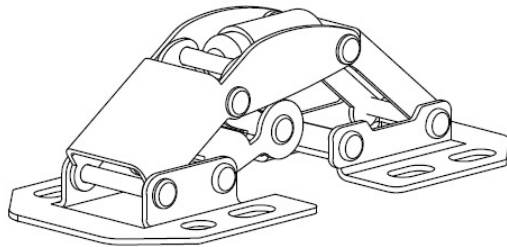

HINGE

Material:
steel, zinc plated ,

Overview of items

version	Steel, Zinc plated
Canceled Hinge 90°	PA6412312-000