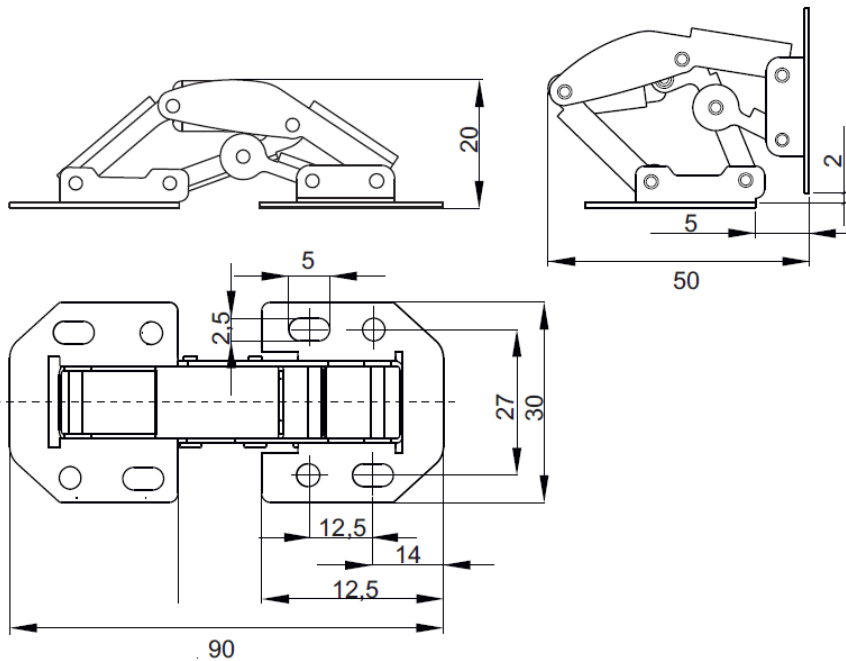

HINGE

Material:
steel, zinc plated ,

Overview of items

version	Steel, Zinc plated
Canceled Hinge 90°	PA6412312-000