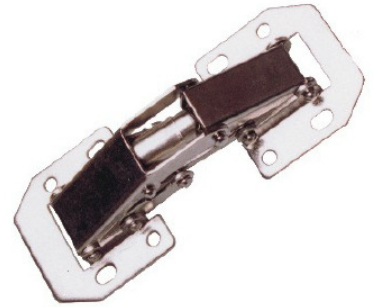

HINGE

Material:
steel, zinc plated ,

Overview of items

version	Steel, Zinc plated
Canceled Hinge 90°	PA6412312-000