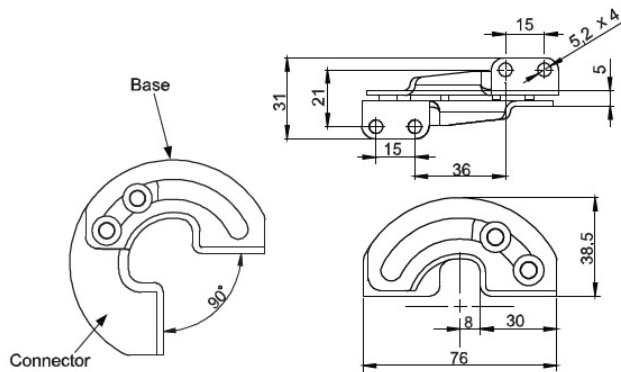

HINGE

Material:
steel, zinc plated , or stainless steel

Overview of items

version	Steel, Zinc plated	Stainless Steel
90° Concealed Hinge	PA6412220-000	PA6412220-SST
95° Concealed Hinge	PA6412221-000	PA6412221-SST
180° Concealed Hinge	PA6412222-000	PA6412222-SST