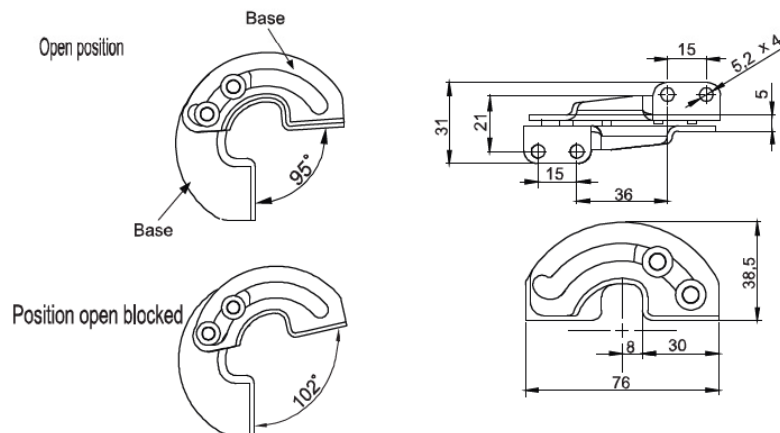

HINGE

Material:
steel, zinc plated , or stainless steel

Overview of items

version	Steel, Zinc plated	Stainless Steel
90° Concealed Hinge	PA6412220-000	PA6412220-SST
95° Concealed Hinge	PA6412221-000	PA6412221-SST
180° Concealed Hinge	PA6412222-000	PA6412222-SST