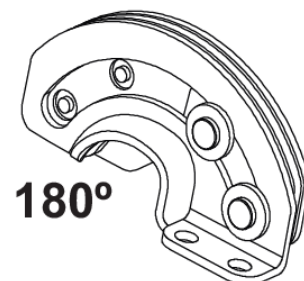

HINGE

Material:
steel, zinc plated , or stainless steel

Overview of items

version	Steel, Zinc plated	Stainless Steel
90° Concealed Hinge	PA6412220-000	PA6412220-SST
95° Concealed Hinge	PA6412221-000	PA6412221-SST
180° Concealed Hinge	PA6412222-000	PA6412222-SST