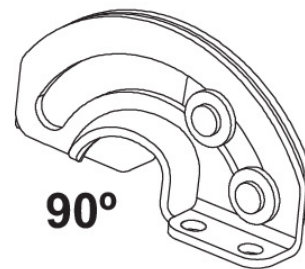

HINGE

Material:
steel, zinc plated , or stainless steel

Overview of items

version	Steel, Zinc plated	Stainless Steel
90° Concealed Hinge	PA6412220-000	PA6412220-SST
95° Concealed Hinge	PA6412221-000	PA6412221-SST
180° Concealed Hinge	PA6412222-000	PA6412222-SST