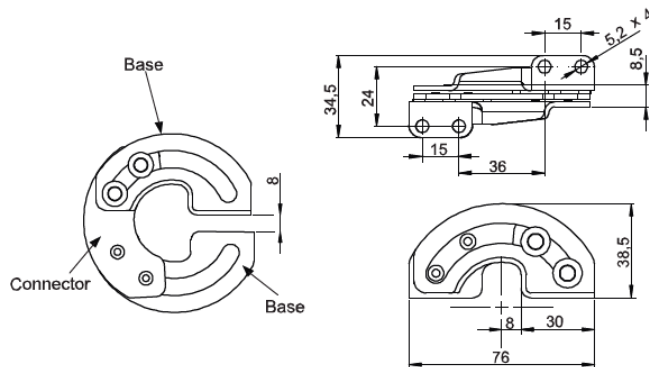

HINGE

Material:
steel, zinc plated , or stainless steel

Overview of items

version	Steel, Zinc plated	Stainless Steel
90° Concealed Hinge	PA6412220-000	PA6412220-SST
95° Concealed Hinge	PA6412221-000	PA6412221-SST
180° Concealed Hinge	PA6412222-000	PA6412222-SST