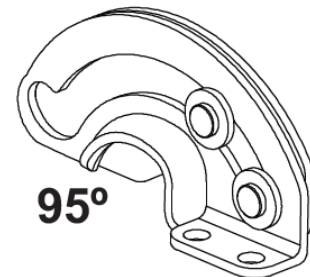

HINGE

Material:
steel, zinc plated , or stainless steel

Overview of items

version	Steel, Zinc plated	Stainless Steel
90° Concealed Hinge	PA6412220-000	PA6412220-SST
95° Concealed Hinge	PA6412221-000	PA6412221-SST
180° Concealed Hinge	PA6412222-000	PA6412222-SST