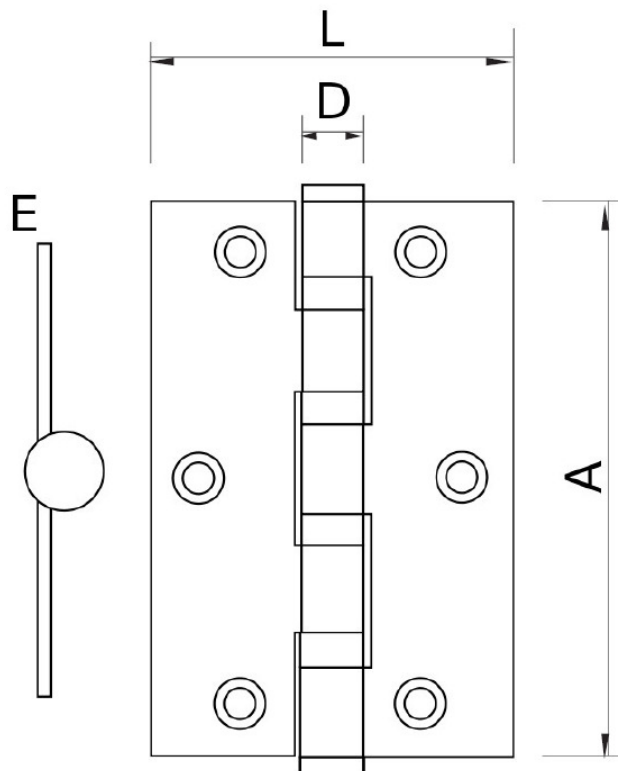

## HINGE 180°

For surface mounted door

Screw-on Hinge for surface mounted door.

**Material:**

**Hinge:** Stainless Steel

**Pin:** Stainless Steel

**Holder:** Stainless Steel

### Overview of items

| version                 | A  | L  | D   | E   | Part No.      |
|-------------------------|----|----|-----|-----|---------------|
| Hinge - Stainless Steel | 60 | 40 | 6   | 1.5 | PA6122610-SST |
| Hinge - Stainless Steel | 70 | 50 | 6.5 | 1.5 | PA6122620-SST |