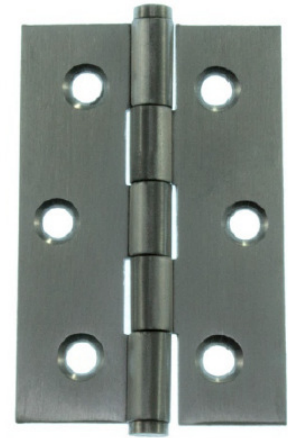

## HINGE 180°

For surface mounted door

Screw-on Hinge for surface mounted door.

**Material:**

**Hinge:** Stainless Steel

**Pin:** Stainless Steel

**Holder:** Stainless Steel

### Overview of items

| version                 | A  | L  | D   | E   | Part No.      |
|-------------------------|----|----|-----|-----|---------------|
| Hinge - Stainless Steel | 60 | 40 | 6   | 1.5 | PA6122610-SST |
| Hinge - Stainless Steel | 70 | 50 | 6.5 | 1.5 | PA6122620-SST |