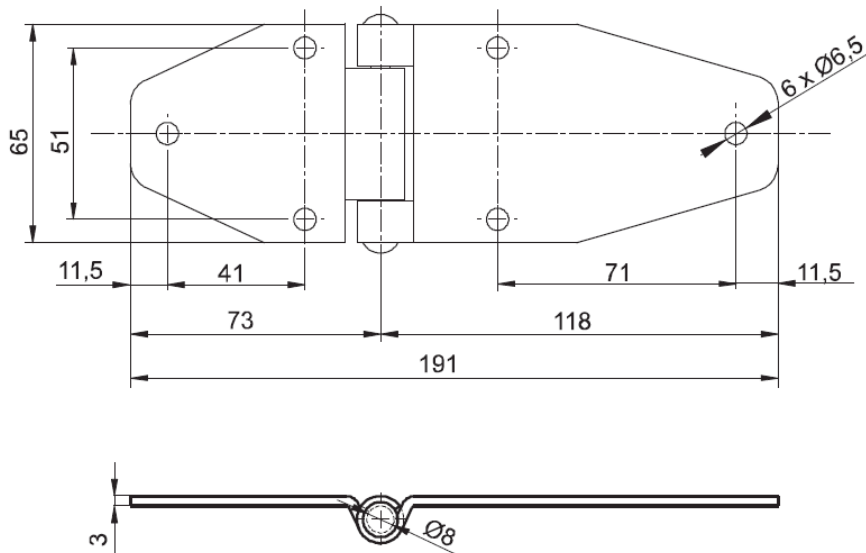

HINGE 180°

For surface mounted door
Screw-on Hinge for surface mounted door.

Material:

Hinge: steel, zinc plated or Stainless Steel

Pin: steel, zinc plated or Stainless Steel

Holder: steel, zinc plated or Stainless Steel

Overview of items

version	Part No.
Hinge - Steel zinc plated	PA6121350-000
Hinge - Stainless Steel	PA6121350-SST