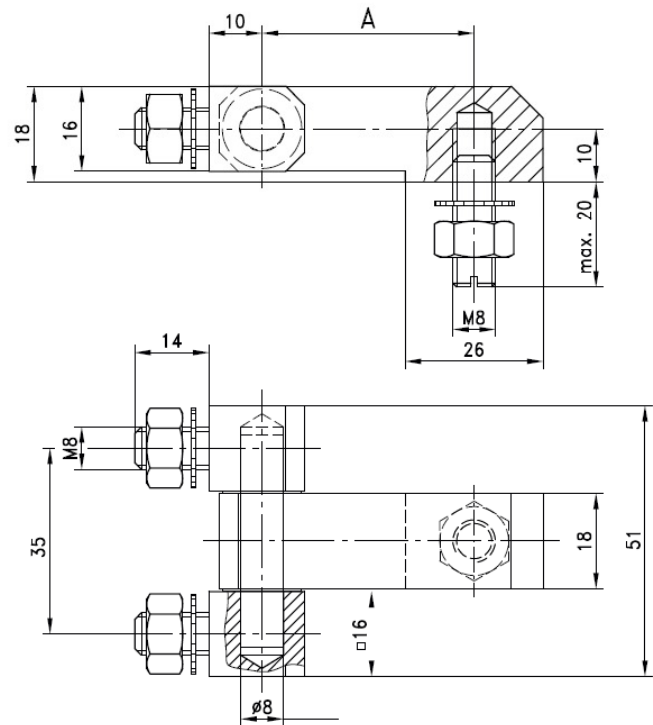

HINGE 180°

Nested door

Product Notes:

Fasten to panel with screws

Stainless steel - 304 or 316

Material:

Leaves: Steel, Zinc Plated or Stainless steel

Washers: Brass, Nickel Plated or Stainless steel

Stud, nuts and serrated washers:

Steel, Zinc Plated or Stainless steel

Pin: Steel, Nickel Plated or Stainless steel

Overview of items

version	Dimension L	Dimension A	Part No.
a) Hinge - Steel, Zinc Plated	50	29	PA6120641-000
b) Hinge - Steel, Zinc Plated	61	40	PA6120642-000
a1) Hinge - Stainless steel	50	29	PA6120641-SST
b1) Hinge - Stainless steel	61	40	PA6120642-SST

M8 stud, 3 nuts and serrated washers are included.