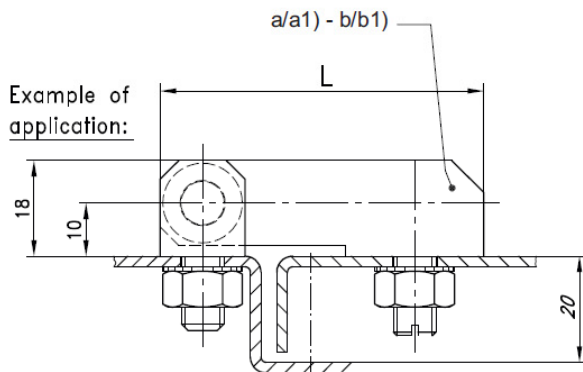

HINGE 180°

Nested door

Product Notes:

Fasten to panel with screws

Stainless steel - 304 or 316

Material:

Leaves: Steel, Zinc Plated or Stainless steel

Washers: Brass, Nickel Plated or Stainless steel

Stud, nuts and serrated washers:

Steel, Zinc Plated or Stainless steel

Pin: Steel, Nickel Plated or Stainless steel

Overview of items

version	Dimension L	Dimension A	Part No.
a) Hinge - Steel, Zinc Plated	50	29	PA6120641-000
b) Hinge - Steel, Zinc Plated	61	40	PA6120642-000
a1) Hinge - Stainless steel	50	29	PA6120641-SST
b1) Hinge - Stainless steel	61	40	PA6120642-SST

M8 stud, 3 nuts and serrated washers are included.