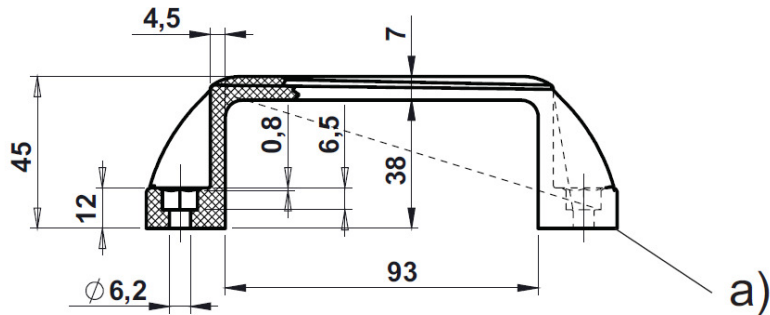

Polyamide

Fastening with cap screws or hexagon head screws

Material:

PA, black

Overview of items

version	Part No.
a) Polyamide handle 122mm - With holes Ø6,2	PA4010231-000
b) Polyamide handle 150mm - With holes Ø6,2	PA4010232-000