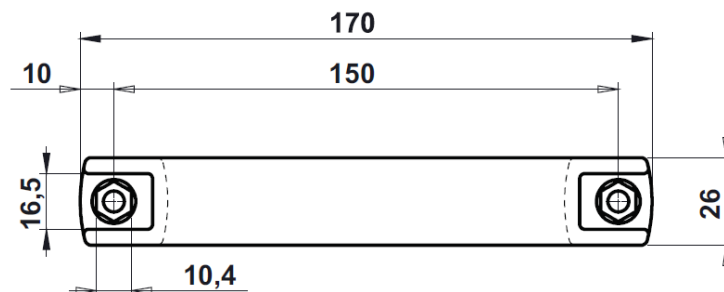

Polyamide

Fastening with cap screws or hexagon head screws

Material:

PA, black

Overview of items

version	Part No.
a) Polyamide handle 122mm - With holes Ø6,2	PA4010231-000
b) Polyamide handle 150mm - With holes Ø6,2	PA4010232-000