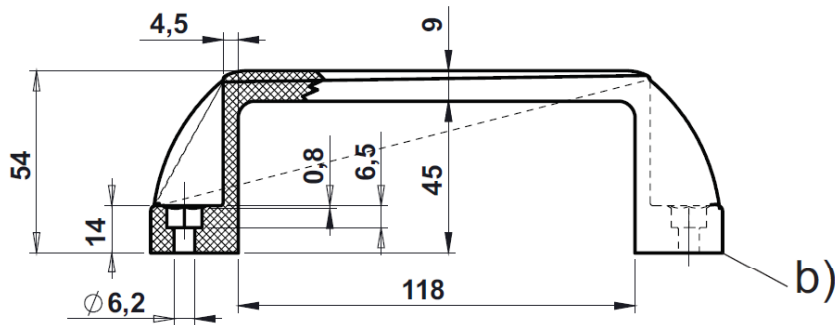

Polyamide

Fastening with cap screws or hexagon head screws

Material:

PA, black

Overview of items

version	Part No.
a) Polyamide handle 122mm - With holes Ø6,2	PA4010231-000
b) Polyamide handle 150mm - With holes Ø6,2	PA4010232-000