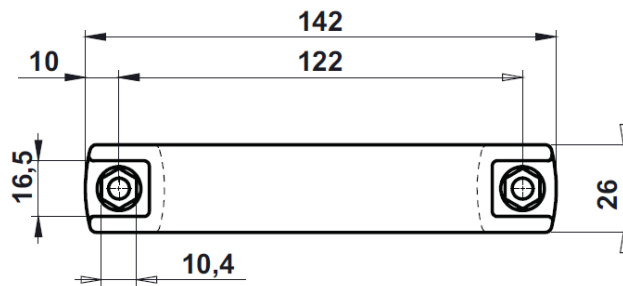

Polyamide

Fastening with cap screws or hexagon head screws

Material:

PA, black

Overview of items

version	Part No.
a) Polyamide handle 122mm - With holes Ø6,2	PA4010231-000
b) Polyamide handle 150mm - With holes Ø6,2	PA4010232-000