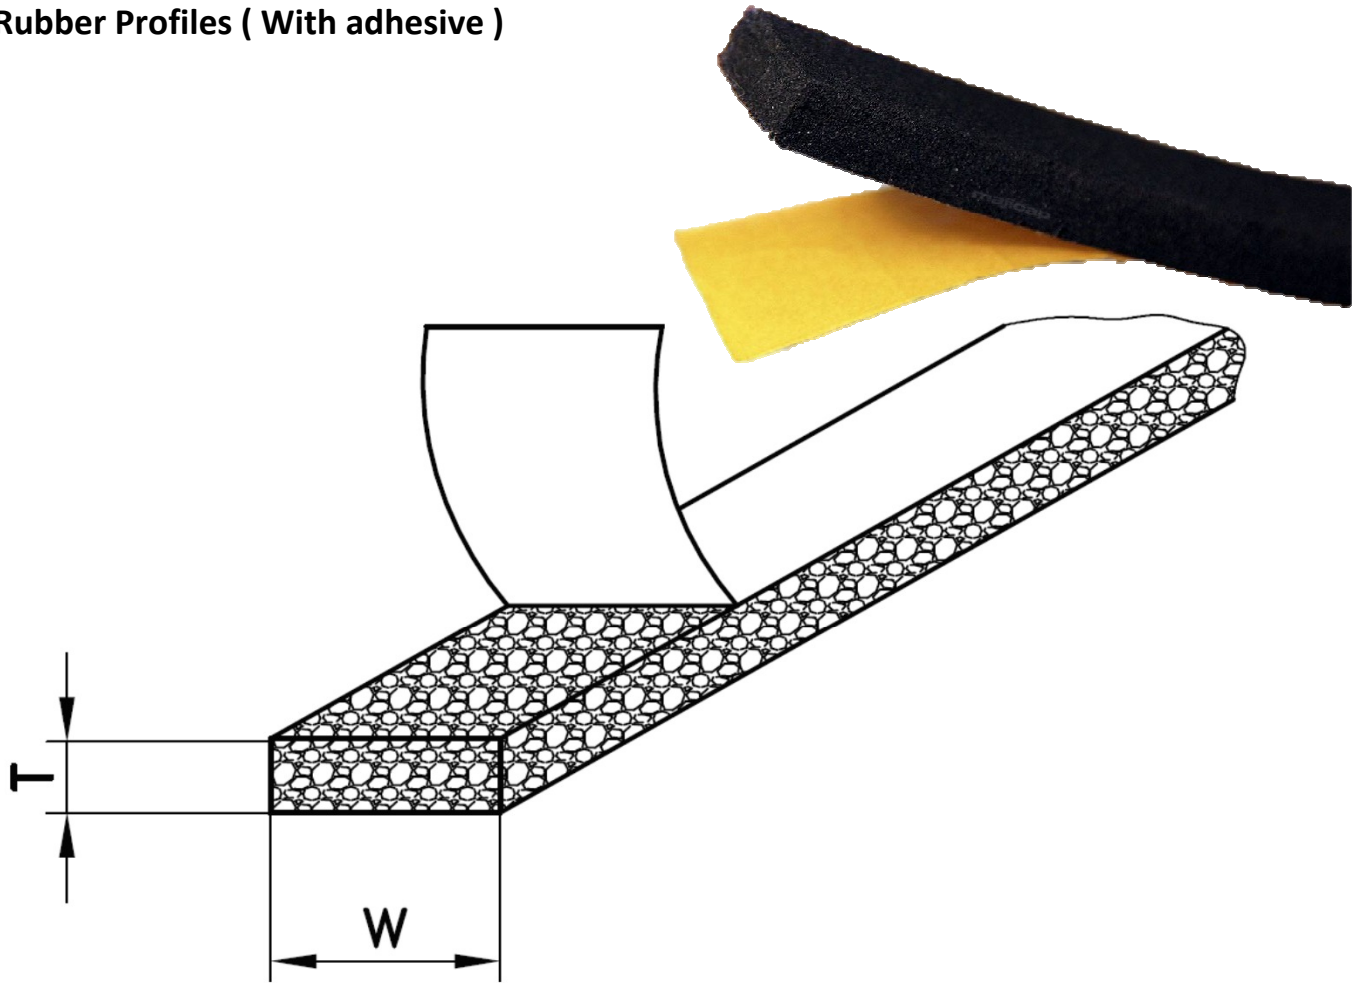

Sponge Rubber Profiles (With adhesive)

Overview of items

version	Size mm W x T	Part No.
Sponge rubber tapes - EPDM	10 x 3	PA7001003-000
Sponge rubber tapes - EPDM	10 x 4	PA7001004-000
Sponge rubber tapes - EPDM	10 x 5	PA7001005-000
Sponge rubber tapes - EPDM	15 x 3	PA7001503-000
Sponge rubber tapes - EPDM	15 x 4	PA7001504-000
Sponge rubber tapes - EPDM	15 x 5	PA7001505-000
Sponge rubber tapes - EPDM	20 x 3	PA7002003-000
Sponge rubber tapes - EPDM	20 x 4	PA7002004-000
Sponge rubber tapes - EPDM	20 x 5	PA7002005-000
Sponge rubber tapes - EPDM	30 x 3	PA7003003-000
Sponge rubber tapes - EPDM	30 x 4	PA7003004-000
Sponge rubber tapes - EPDM	30 x 5	PA7003005-000

Other Colours and materials upon request

ROUND CORDS

<i>compound "EPDM"</i> (black color)		<i>compound "CR"</i> (black color)	
mm	<i>Roll</i>	mm	<i>Roll</i>
2,0	200	2,0	200
2,5	200		
3,0	200	3,0	200
3,5	200		
4,0	200	4,0	200
4,5	200		
5,0	200	5,0	200
6,0	200	6,0	200
7,0	200	7,0	200
8,0	200	8,0	200
9,0	200		
10,0	100	10,0	100
11,0	100		
12,0	100	12,0	200
13,0	50		
14,0	50		
15,0	50	15,0	50
16,0	50	16,0	50
18,0	25	18,0	25
20,0	25	20,0	25
22,0	25	22,0	25
25,0	25	25,0	25
30,0	20	30,0	20
35,0	20	35,0	20
40,0	20		
45,0	10		
50,0	10		