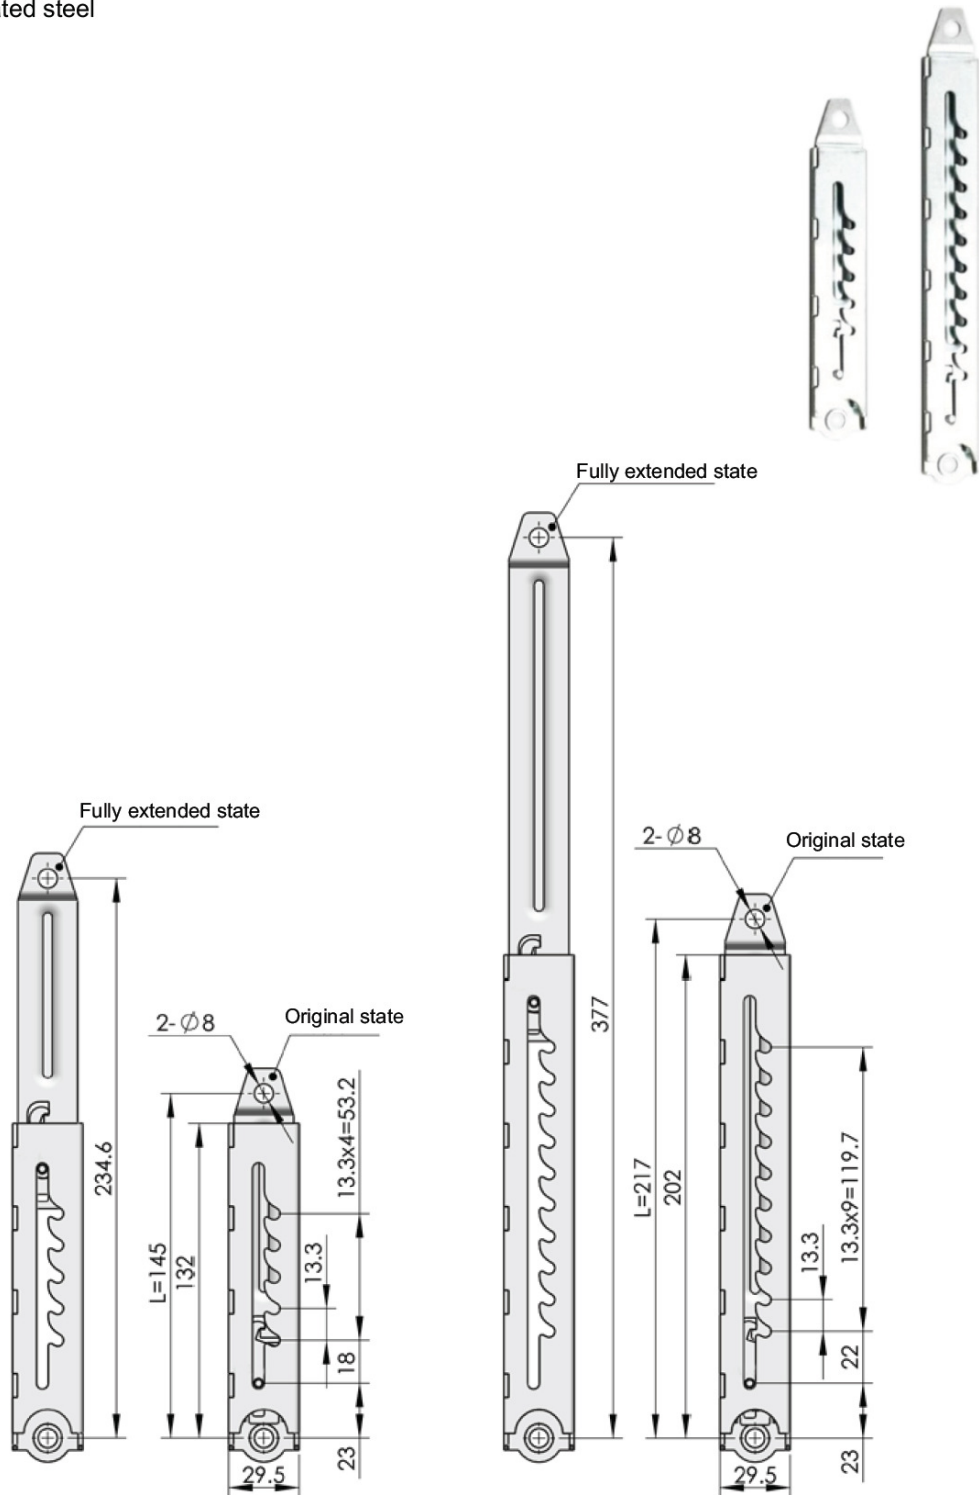

Automatic multiple stops and release in the end position

**Material and finish:** Zinc plated steel

### Overview of items

version	Part No
Door stop - 5 positions	PA5110110-000
Door stop - 10 positions	PA5110120-000