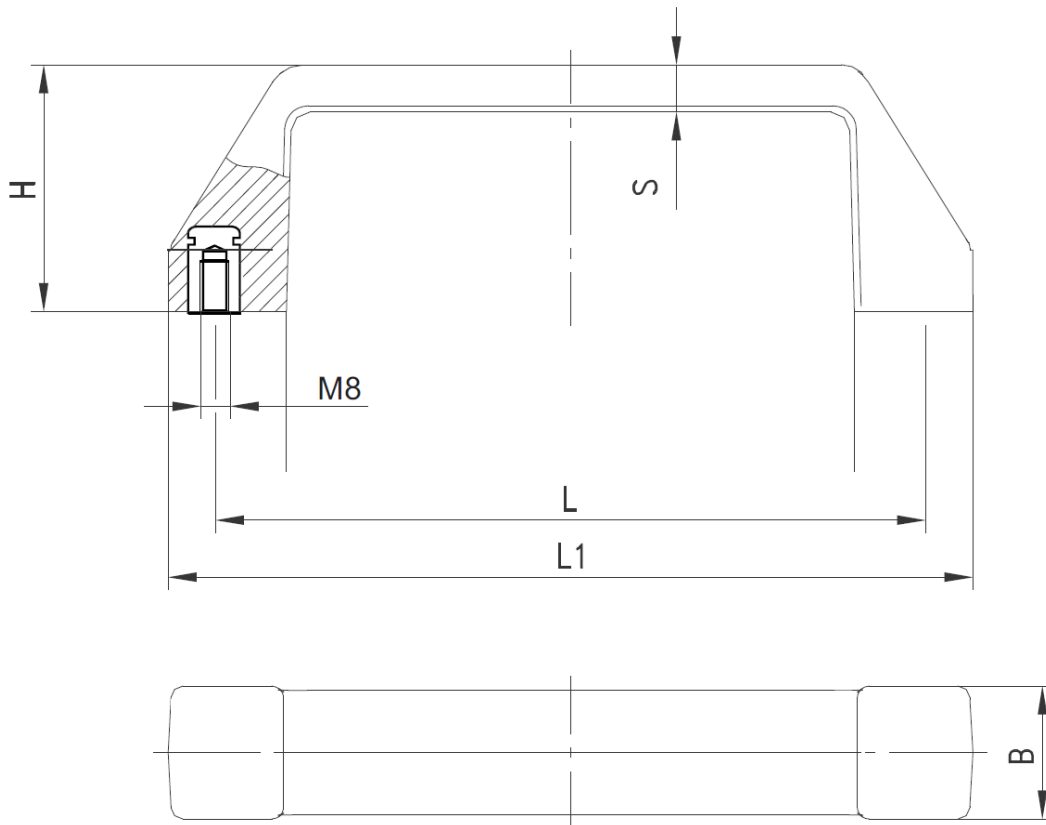

Polyamide
Tapped blind holes M8
Material:
PA, black

Overview of items

version	L	L1	B	H	S	Part No.
Polyamide handle - tapped blind holes M8	120	135	26	39	7	PA4010221-000