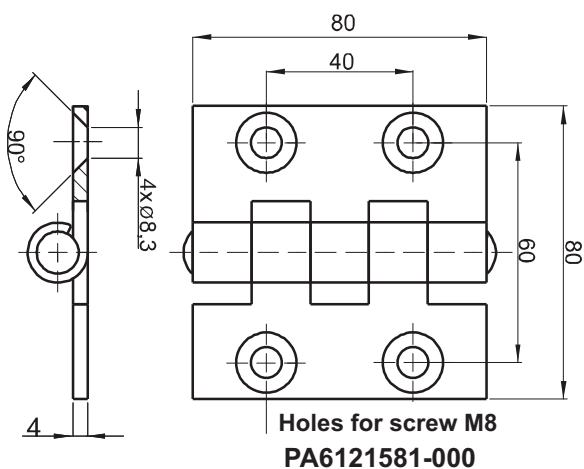

Panel lock

Toggle and hook

Handles

Door stop

**Hinge**

Seal gasket

**Overview of items**

version	Part No.
Hinge - Steel zinc plated - Holes for screw M8	<b>PA6121581-000</b>
Hinge - Steel zinc plated - Holes for screw M6	<b>PA6121582-000</b>