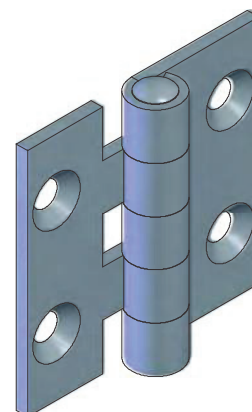

# Hinge

Accessories

For surface mounted door  
Screw-on Hinge for surface mounted door.

**Material:**

**Hinge:** steel, zinc plated

**Pin:** Stainless Steel

**Holder:** steel, zinc plated

Handle lock

**Hinge**

Seal gasket

Accessories

Handle lock

Cylinder lock

Electronic lock

Swing handle

Rod control lock

Panel lock

Toggle and hook

Handles

Door stop

**Hinge**

Seal gasket

**Overview of items**

version	Part No.
Hinge - Steel zinc plated - Holes for screw M8	<b>PA6121581-000</b>
Hinge - Steel zinc plated - Holes for screw M6	<b>PA6121582-000</b>