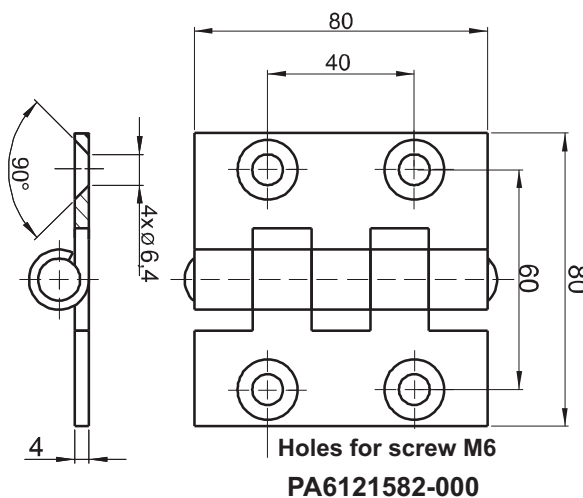

Panel lock

Toggle and hook

Handles

Door stop

**Hinge**

Seal gasket

**Overview of items**

version	Part No.
Hinge - Steel zinc plated - Holes for screw M8	<b>PA6121581-000</b>
Hinge - Steel zinc plated - Holes for screw M6	<b>PA6121582-000</b>