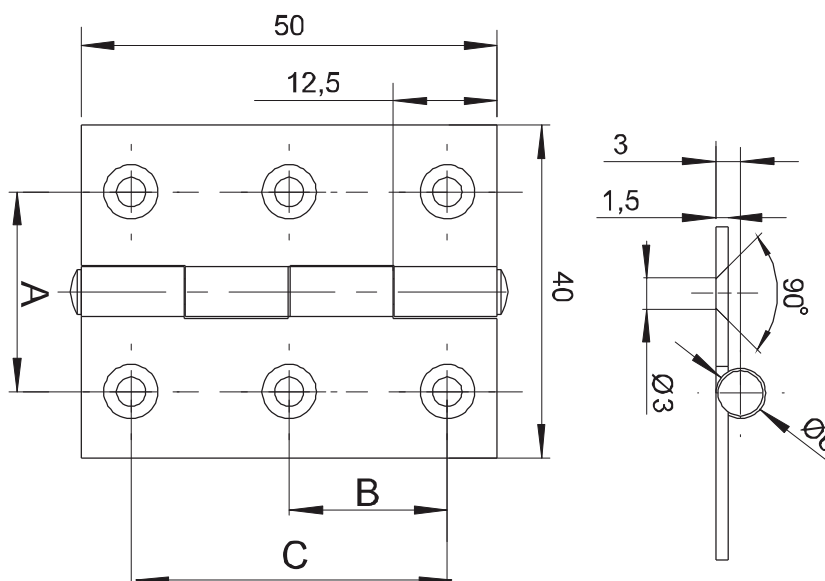

Accessories

Handle lock

Cylinder lock

Electronic lock

Swing handle

Rod control lock

Panel lock

Toggle and hook

Handles

Door stop

Hinge

Seal gasket

For surface mounted door
Screw-on Hinge for surface mounted door.

Material:

Hinge: steel, zinc plated or Stainless Steel

Pin: steel, zinc plated or Stainless Steel

Holder: steel, zinc plated or Stainless Steel

Accessories

Handle lock

Cylinder lock

Electronic lock

Swing handle

Rod control lock

Panel lock

Toggle and hook

Handles

Door stop

Hinge

Seal gasket

Overview of items

version	A	B	C	Steel zinc plated (RAL7035)	Steel zinc plated (RAL9005)	Stainless Steel
Hinge	24	19	38	PA6121481-000	PA6121481-0SW	PA6121481-SST
Hinge	23	17,5	35	PA6121482-000	PA6121482-0SW	PA6121482-SST
Hinge*	23	17,5	35	PA6121483-000	PA6121483-0SW	PA6121483-SST

* -no chamfer on mounting holes