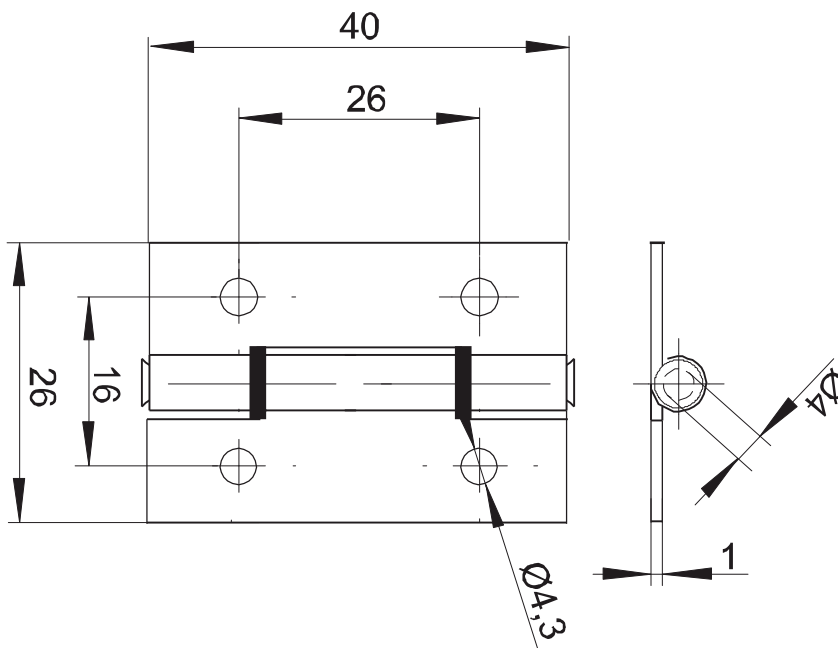

Accessories

Handle lock

Cylinder lock

Electronic lock

Swing handle

Rod control lock

Panel lock

Toggle and hook

Handles

Door stop

Hinge

Seal gasket

For surface mounted door
Screw-on Hinge for surface mounted door.

Material:

Hinge: steel, zinc plated or Stainless Steel

Pin: steel, zinc plated or Stainless Steel

Holder: steel, zinc plated or Stainless Steel

Accessories

Handle lock

Cylinder lock

Electronic lock

Swing handle

Rod control lock

Panel lock

Toggle and hook

Handles

Door stop

Hinge

Seal gasket

Overview of items

version

Part No.

Hinge - Steel zinc plated

PA6121370-000

Hinge - Stainless Steel

PA6121370-SST