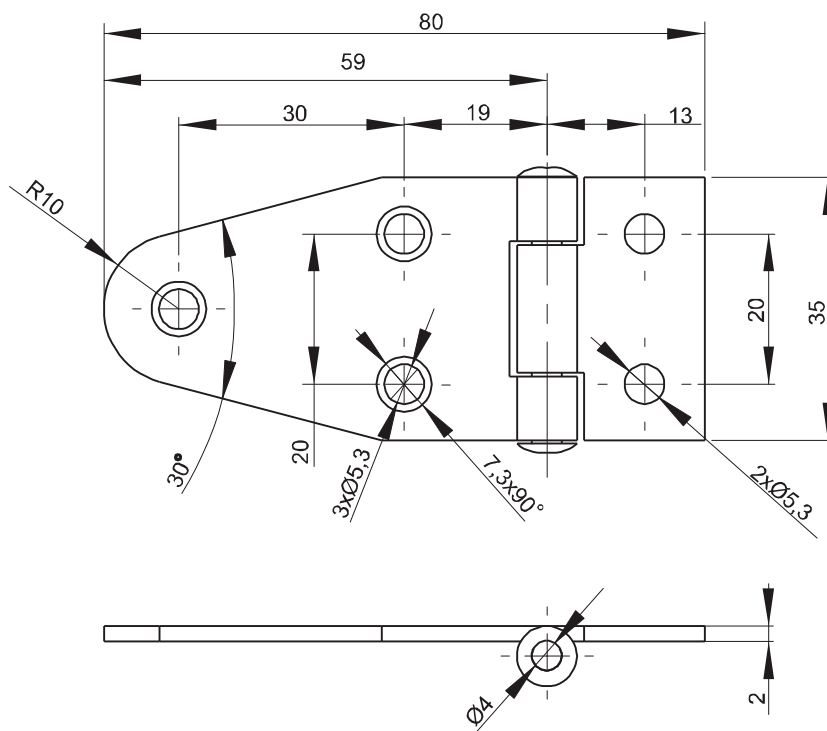

Toggle and hook

Handles

Door stop

Hinge

Seal gasket

For surface mounted door
Screw-on Hinge for surface mounted door.

Material:

Hinge: steel, zinc plated or Stainless Steel

Pin: steel, zinc plated or Stainless Steel

Holder: steel, zinc plated or Stainless Steel

Overview of items

version

Part No.

Hinge - Steel zinc plated

PA6121351-000

Hinge - Stainless Steel