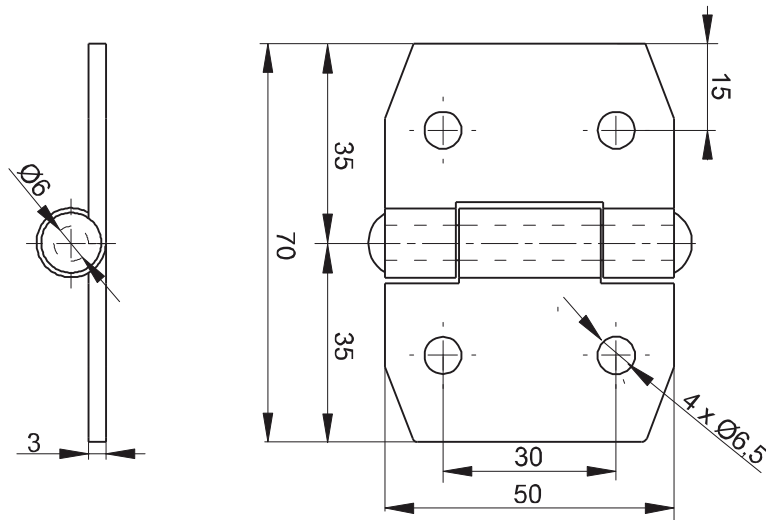

Hinge

Accessories

For surface mounted door
Screw-on Hinge for surface mounted door.

Material:

Hinge: steel, zinc plated or Stainless Steel

Pin: Stainless Steel

Holder: steel, zinc plated or Stainless Steel

Handle lock

Cylinder lock

Electronic lock

Swing handle

Rod control lock

Panel lock

Toggle and hook

Handles

Door stop

Hinge

Seal gasket

Accessories

Handle lock

Cylinder lock

Electronic lock

Swing handle

Rod control lock

Panel lock

Toggle and hook

Handles

Door stop

Hinge

Seal gasket

Overview of items

version	Part No.
Hinge - Steel zinc plated	PA6121300-000
Hinge - Stainless Steel	PA6121300-SST