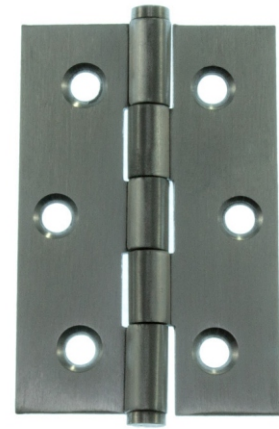

Hinge

Accessories

For surface mounted door
Screw-on Hinge for surface mounted door.

Material:

Hinge: Stainless Steel

Pin: Stainless Steel

Holder: Stainless Steel

Handle lock

Cylinder lock

Electronic lock

Swing handle

Rod control lock

Panel lock

Toggle and hook

Handles

Door stop

Hinge

Seal gasket

Accessories

Handle lock

Cylinder lock

Electronic lock

Swing handle

Rod control lock

Panel lock

Toggle and hook

Handles

Door stop

Hinge

Seal gasket

Overview of items

version	A	L	D	E	Part No.
Hinge - Stainless Steel	60	40	6	1.5	PA6122610-SST
Hinge - Stainless Steel	70	50	6.5	1.5	PA6122620-SST