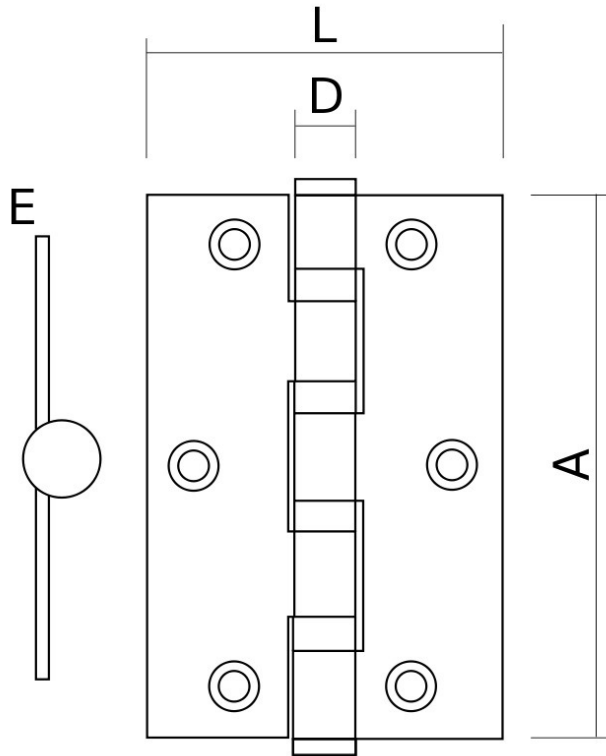

Hinge

Accessories

For surface mounted door
Screw-on Hinge for surface mounted door.

Material:

Hinge: Stainless Steel

Pin: Stainless Steel

Holder: Stainless Steel

Handle lock

Cylinder lock

Electronic lock

Swing handle

Rod control lock

Panel lock

Toggle and hook

Handles

Door stop

Hinge

Seal gasket

Accessories

Handle lock

Cylinder lock

Electronic lock

Swing handle

Rod control lock

Panel lock

Toggle and hook

Handles

Door stop

Hinge

Seal gasket

Overview of items

version	A	L	D	E	Part No.
Hinge - Stainless Steel	60	40	6	1.5	PA6122610-SST
Hinge - Stainless Steel	70	50	6.5	1.5	PA6122620-SST