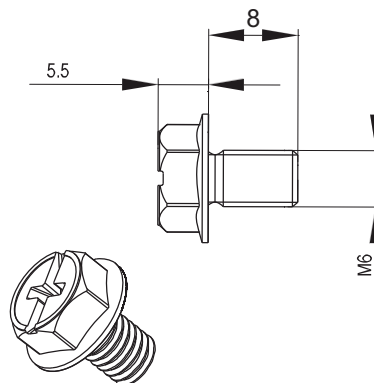

**Overview of items**

version	Part No.
Nut M22x1,5 - steel, zinc plated	PA1557700-000
Nut M22x1,5 - Stainless Steel	PA1557700-SST
Other Nut on request	

Accessories

Handle lock

Cylinder lock

Electronic lock

Swing handle

Rod control lock

Panel lock

Toggle and hook

Handles

Door stop

Hinge

Seal gasket

**Overview of items**

version	Part No.
Screw M6x8 - Steel, Zinc plated	PA1557800-000
Screw M6x8 - Stainless Steel	PA1557800-SST
Other Screws on request	