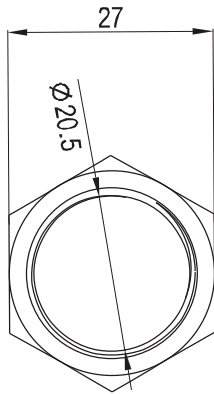

Swing handle

Rod control lock

Panel lock

Toggle and hook

Handles

Door stop

Hinge

Seal gasket

**Overview of items**

version	Part No.
Nut M22x1,5 - steel, zinc plated	PA1557700-000
Nut M22x1,5 - Stainless Steel	PA1557700-SST
Other Nut on request	

Accessories

Handle lock

Cylinder lock

Electronic lock