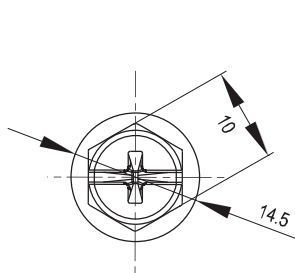

**Overview of items**

version	Part No.
Nut M22x1,5 - steel, zinc plated	PA1557700-000
Nut M22x1,5 - Stainless Steel	PA1557700-SST
Other Nut on request	

Accessories

Handle lock

Cylinder lock

Electronic lock

Swing handle

Rod control lock

Panel lock

Toggle and hook

Handles

Door stop

Hinge

Seal gasket

**Overview of items**

version	Part No.
Screw M6x8 - Steel, Zinc plated	PA1557800-000
Screw M6x8 - Stainless Steel	PA1557800-SST
Other Screws on request	