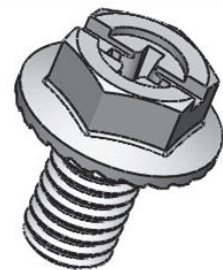

Swing handle

Rod control lock

Panel lock

Toggle and hook

Handles

Door stop

Hinge

Seal gasket

**Overview of items**

version	Part No.
Nut M22x1,5 - steel, zinc plated	PA1557700-000
Nut M22x1,5 - Stainless Steel	PA1557700-SST
Other Nut on request	

Accessories

Handle lock

Cylinder lock

Electronic lock

**Overview of items**

version	Part No.
Screw M6x8 - Steel, Zinc plated	PA1557800-000
Screw M6x8 - Stainless Steel	PA1557800-SST
Other Screws on request	