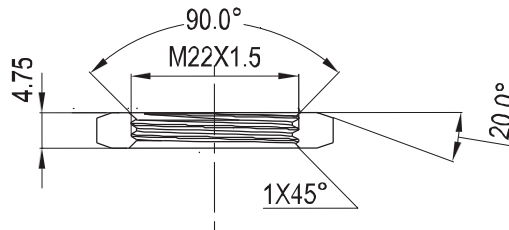

**Overview of items**

version	Part No.
Nut M22x1,5 - steel, zinc plated	PA1557700-000
Nut M22x1,5 - Stainless Steel	PA1557700-SST
Other Nut on request	

Accessories

Handle lock

Cylinder lock

Electronic lock