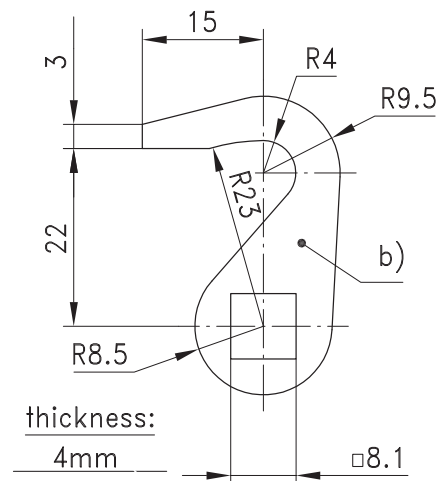

Hinge

Seal gasket

Overview of items

version	Part No.
Hooked cam- R28	PA1072428-000
Hooked cam- R23	PA1072423-000