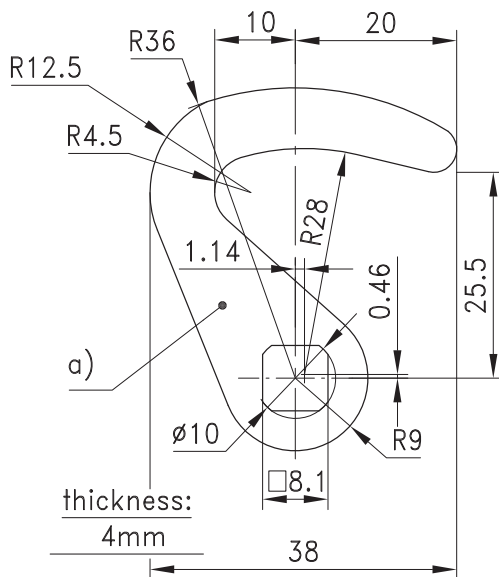

Hinge

Seal gasket

Overview of items

version	Part No.
Hooked cam- R28	PA1072428-000
Hooked cam- R23	PA1072423-000