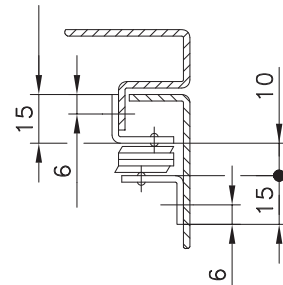

Handle lock

Cylinder lock

Electronic lock

Swing handle

Rod control lock

Panel lock

Toggle and hook

Handles

Door stop

Hinge

Seal gasket

Overview of items

version	Part No.
Cover stay - RH (as drawn)	PA5110114-000
Cover stay - LH (mirror view)	PA5110124-000