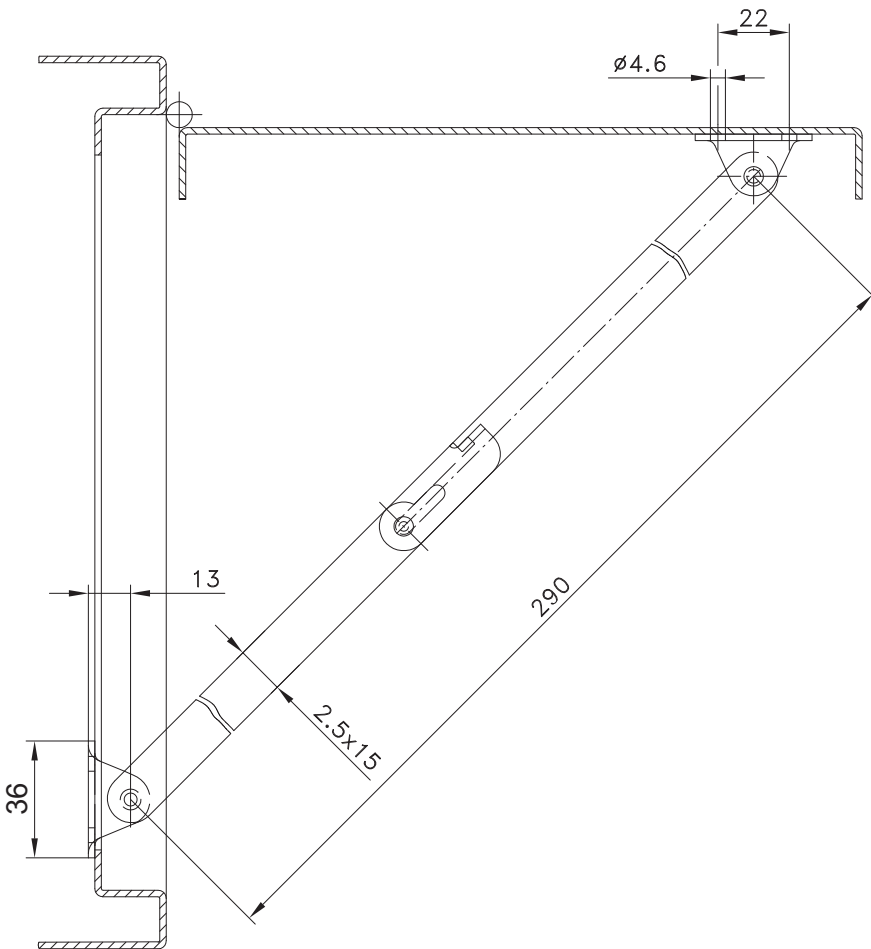

Door stop

Hinge

Seal gasket

Overview of items

version	Part No.
Cover stay - RH (as drawn)	PA5110114-000
Cover stay - LH (mirror view)	PA5110124-000