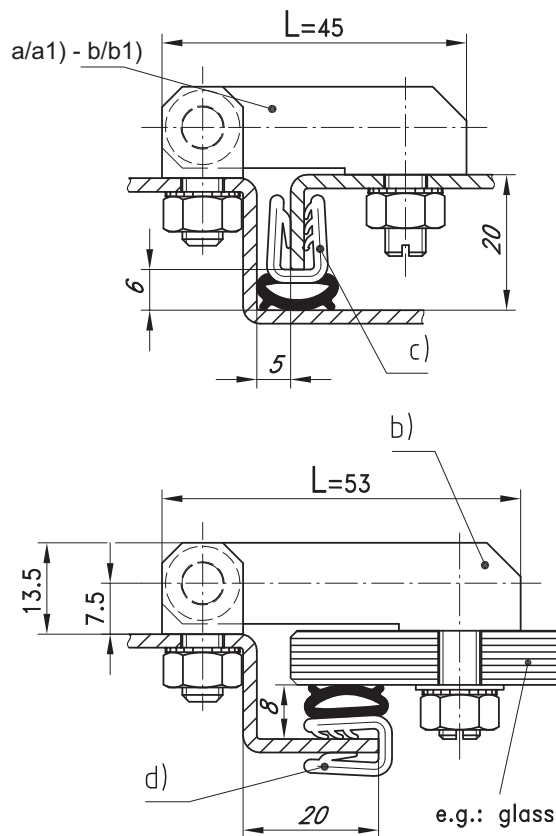

Toggle and hook

Handles

Door stop

Hinge

Seal gasket

### Overview of items

version	Dimension L	Dimension A	Part No.
a) Hinge - Steel, Zinc Plated	45	30	PA6120631-000
b) Hinge - Steel, Zinc Plated	53	38	PA6120632-000
a1) Hinge - Stainless steel	45	30	PA6120631-SST
b1) Hinge - Stainless steel	53	38	PA6120632-SST
c) Clip-on Profiles			PA7123900-000
d) Clip-on Profiles			PA7220900-000