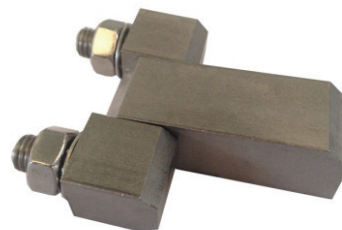

### Product Notes:

- Fasten to panel with screws
- Stainless steel - see Product System

### Material:

- **Leaves:** Steel, Zinc Plated or Stainless steel
- **Washers:** Brass, Nickel Plated or Stainless steel
- **Stud, nuts and serrated washers:** Steel, Zinc Plated or Stainless steel
- **Pin:** Steel, Nickel Plated or Stainless steel

Handle lock

Cylinder lock

Electronic lock

Swing handle

Rod control lock

Panel lock

Toggle and hook

Handles

Door stop

Accessories

Handle lock

Cylinder lock

Electronic lock

Swing handle

Rod control lock

Panel lock