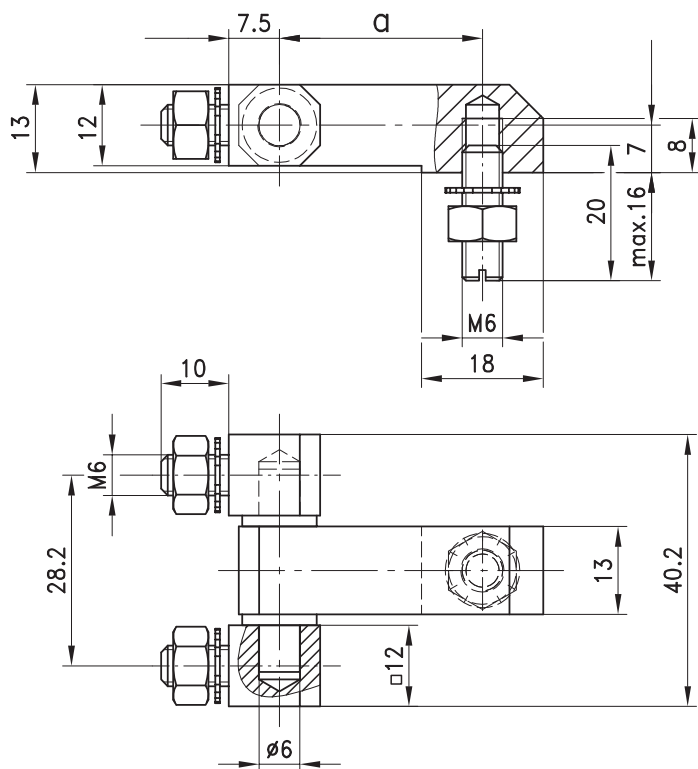

Hinge for nested door

Accessories

Nested door

Product Notes:

- •Fasten to panel with screws
- •Stainless steel - see Product System

Material:

- **Leaves:** Steel, Zinc Plated or Stainless steel
- **Washers:** Brass, Nickel Plated or Stainless steel
- **Stud, nuts and serrated washers:** Steel, Zinc Plated or Stainless steel
- **Pin:** Steel, Nickel Plated or Stainless steel

Handle lock

Cylinder lock

Electronic lock

Swing handle

Rod control lock

Panel lock

Toggle and hook

Handles

Door stop

Accessories

Handle lock

Cylinder lock

Electronic lock

Swing handle

Rod control lock

Panel lock

Toggle and hook

Handles

Door stop

Hinge

Seal gasket

Examples of application

Overview of items

version	Dimension L	Dimension A	Part No.
a) Hinge - Steel, Zinc Plated	45	30	PA6120631-000
b) Hinge - Steel, Zinc Plated	53	38	PA6120632-000
a1) Hinge - Stainless steel	45	30	PA6120631-SST
b1) Hinge - Stainless steel	53	38	PA6120632-SST
c) Clip-on Profiles			PA7123900-000
d) Clip-on Profiles			PA7220900-000

M8 stud, 3 nuts and serrated washers are included.