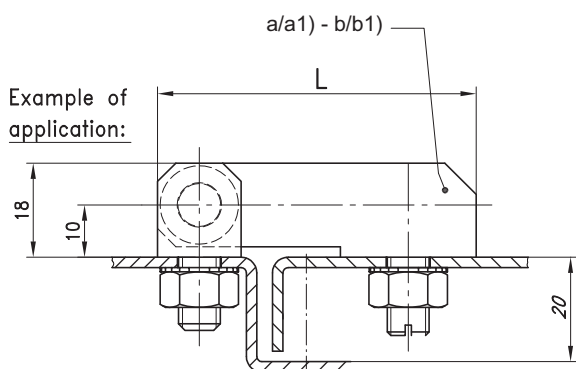

Rod control lock

Panel lock

Toggle and hook

Handles

Door stop

Hinge

Seal gasket

**Overview of items**

version	Dimension L	Dimension A	Part No.
a) Hinge - Steel, Zinc Plated	50	29	PA6120641-000
b) Hinge - Steel, Zinc Plated	61	40	PA6120642-000
a1) Hinge - Stainless steel	50	29	PA6120641-SST
b1) Hinge - Stainless steel	61	40	PA6120642-SST