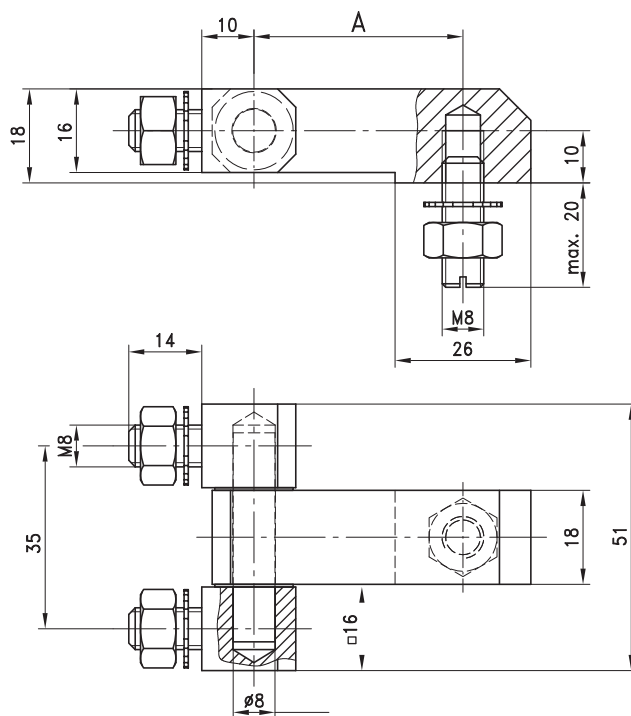

Rod control lock

Panel lock

Toggle and hook

Handles

Door stop

Hinge

Seal gasket

**Overview of items**

version	Dimension L	Dimension A	Part No.
a) Hinge - Steel, Zinc Plated	50	29	PA6120641-000
b) Hinge - Steel, Zinc Plated	61	40	PA6120642-000
a1) Hinge - Stainless steel	50	29	PA6120641-SST
b1) Hinge - Stainless steel	61	40	PA6120642-SST