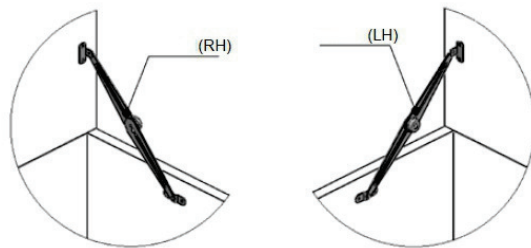

Door stop

Accessories

Handle lock

Cylinder lock

Electronic lock

Swing handle

Rod control lock

Panel lock

Toggle and hook

Handles

Door stop

Hinge

Hinge

Seal gasket

Seal gasket

Overview of items

version	Part No.
Cover stay - RH	PA5110113-000
Cover stay - LH	PA5110123-000