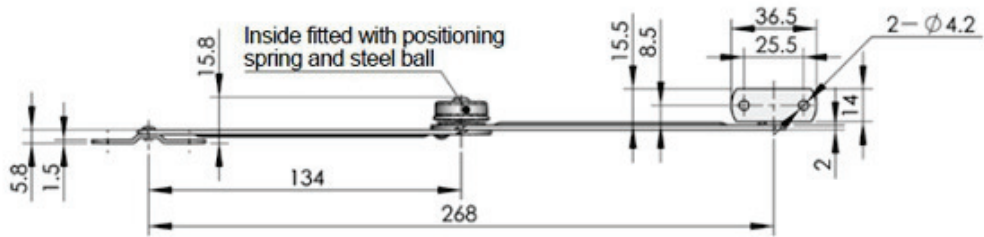

# Cover Stay

Accessories

**Material:**  
**Cover stay:** Bright chrome steel

Handle lock

Cylinder lock

Electronic lock

Swing handle

Rod control lock