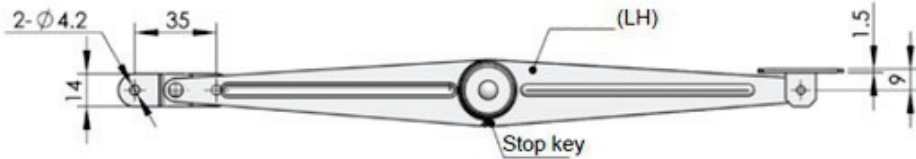

# Cover Stay

Accessories

**Material:**  
**Cover stay:** Bright chrome steel

Handle lock

Cylinder lock

Electronic lock

Swing handle

Rod control lock