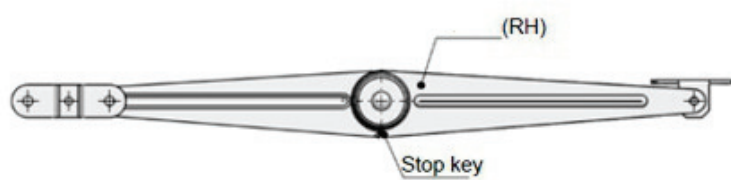

Toggle and hook

Handles