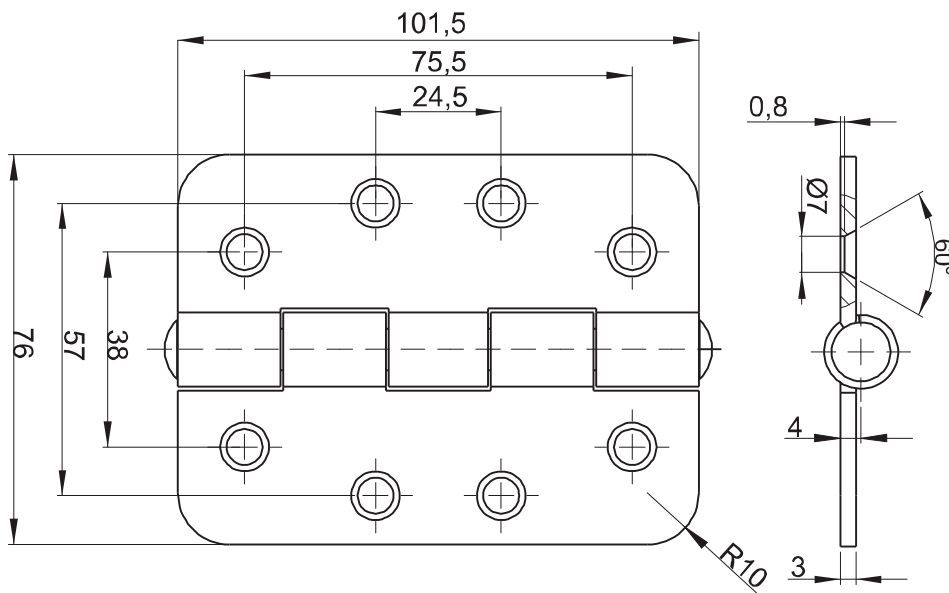

Overview of items

version

Part No.

Hinge - Stainless Steel

PA6121352-SST