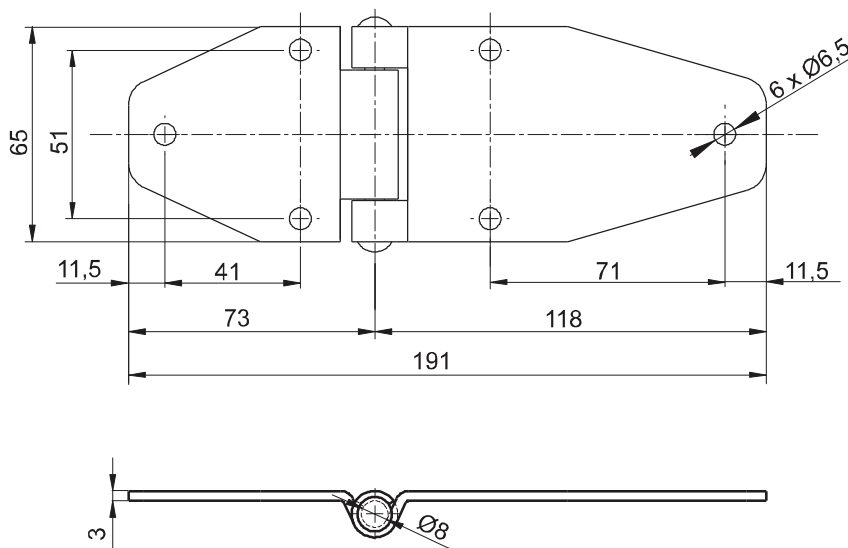

Hinge

Accessories

For surface mounted door
Screw-on Hinge for surface mounted door.

Material:

Hinge: steel, zinc plated or Stainless Steel

Pin: steel, zinc plated or Stainless Steel

Holder: steel, zinc plated or Stainless Steel

Handle lock

Cylinder lock

Electronic lock

Swing handle

Rod control lock

Panel lock

Toggle and hook

Handles

Door stop

Hinge

Seal gasket

Accessories

Handle lock

Cylinder lock

Electronic lock

Swing handle

Rod control lock

Panel lock

Toggle and hook

Handles

Door stop

Hinge

Seal gasket

Overview of items

version	Part No.
Hinge - Steel zinc plated	PA6121350-000
Hinge - Stainless Steel	PA6121350-SST