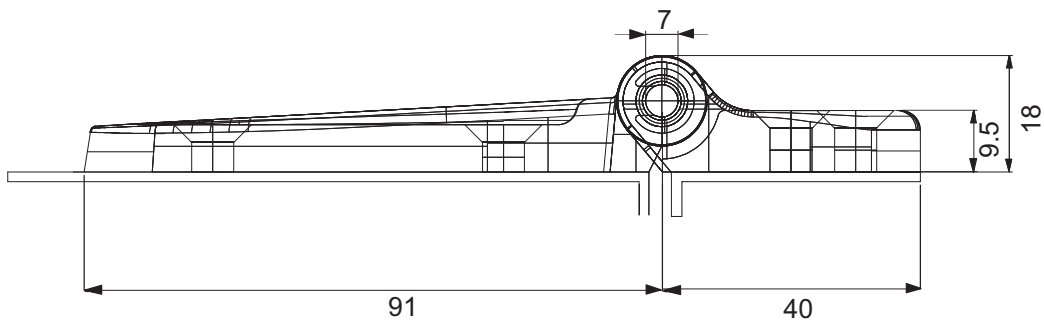

Hinge 180°

Accessories

RH or LH application.
180° Opening angle,
Material:
Hinge : PA Black
Pin: nickel plated steel

Handle lock

Cylinder lock

Electronic lock

Swing handle

Rod control lock

Panel lock

Toggle and hook

Handles

Door stop

Hinge

Seal gasket

Accessories

Handle lock

Cylinder lock

Electronic lock

Swing handle

Rod control lock

Panel lock

Toggle and hook

Handles

Door stop

Hinge

Seal gasket

Overview of items

version

Part No.

Hinge with countersunk holes for M6

PA6120470-0PA