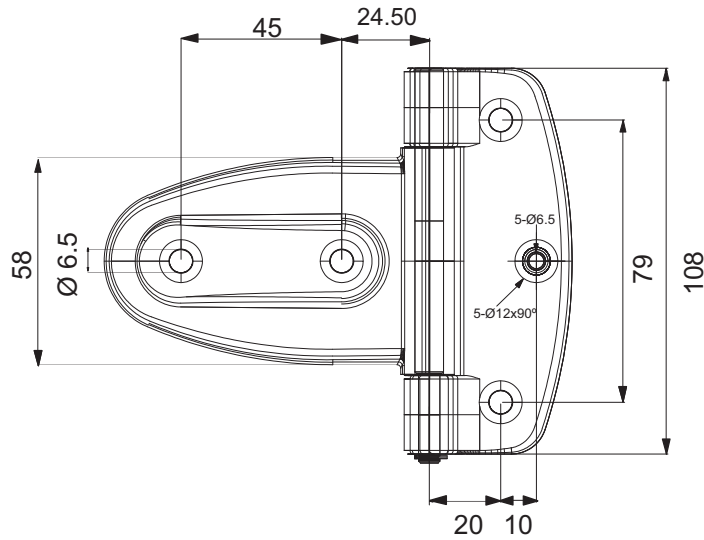

Hinge 180°

Accessories

RH or LH application.
180° Opening angle,
Material:
Hinge : PA Black
Pin: nickel plated steel

Handle lock

Cylinder lock

Electronic lock

Swing handle

Rod control lock

Panel lock

Toggle and hook

Handles

Door stop

Hinge

Seal gasket

Accessories

Handle lock

Cylinder lock

Electronic lock

Swing handle

Rod control lock

Panel lock

Toggle and hook

Handles

Door stop

Hinge

Seal gasket

Overview of items

version

Part No.

Hinge with countersunk holes for M6

PA6120470-0PA