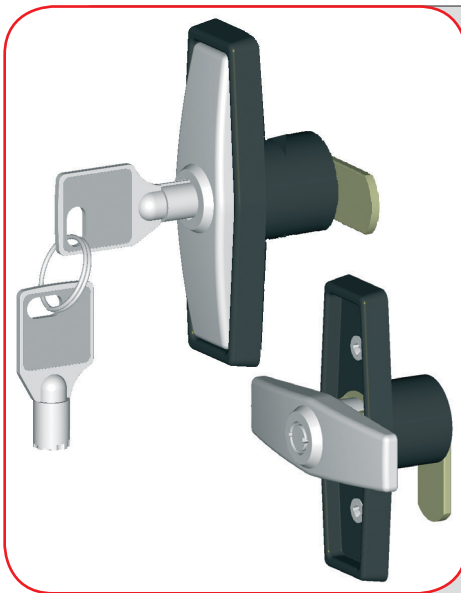

Pop-out handle with handle in chromium-plated zinc die-casting alloy. Key rotation 90° right hand. Base in black polyamide self-extinguishing, sealing in self-extinguishing rubber thickness 1,5 mm against dust and streams of water. Tumbler lock with 400 combinations. Numbered nickel-plated brass keys. Numbered cylinder with cap in stainless steel and dustcover. Cam Series 4B-4BP to be ordered separately. Supplied with fixing screws and nut in stainless steel. Accessories on request: see page A3-430. Packing: 25 pcs. in cartoons.

LEVA DA ORDINARE

SEPARATAMENTE
(VEDI PAG. A4-60)

CAM HAS TO BE ORDERED
SEPARATELY (SEE PAGE A4-60)
DIE ZUNGE MUSS SEPARAT
BESTELLT WERDEN
(SIEHE SEITE A4-60)
COMMANDER SÉPARÈMENT
(VOIR PAGE A4-60)

PART#

962

MANIGLIA A PULSANTE

POP OUT HANDLE • GRIFF • POIGNÉE A POUSSOIR

P2GP

INDICE

SEZIONE A3

Maniglia a pulsante con impugnatura in lega di zinco cromata bianca, a scatto e rotazione 90° destra. Base in nylon nero autoestinguente, guarnizione in gomma autoestinguente 1,5 mm per protezione a polvere ed agli spruzzi d'acqua. Serratura a pistoncini radiali da 250.000 combinazioni. Chiavi in acciaio nichelato. Cilindro con perno centrale antitrapano. Leva Serie 4B-4BP da ordinare separatamente. Fornita di viti e dadi di fissaggio in Inox. Accessori a pag. A3-430. Confezione: scatola di cartone da 25 pz.

Pop-out handle with handle in bright chromium-plated zinc die-casting alloy. Key rotation 90° right hand. Base in black polyamide self-extinguishing, sealing in self-extinguishing rubber thickness 1,5 mm against dust and streams of water. Radial pin tumbler lock with 250.000 combinations. Nickel-plated steel keys. Cylinder with drill-proof central plug. Cam Series 4B-4BP to be ordered separately. Supplied with fixing screws and nuts in stainless steel. Accessories: see page A3-430. Packing: 25 pcs. in cartoons.