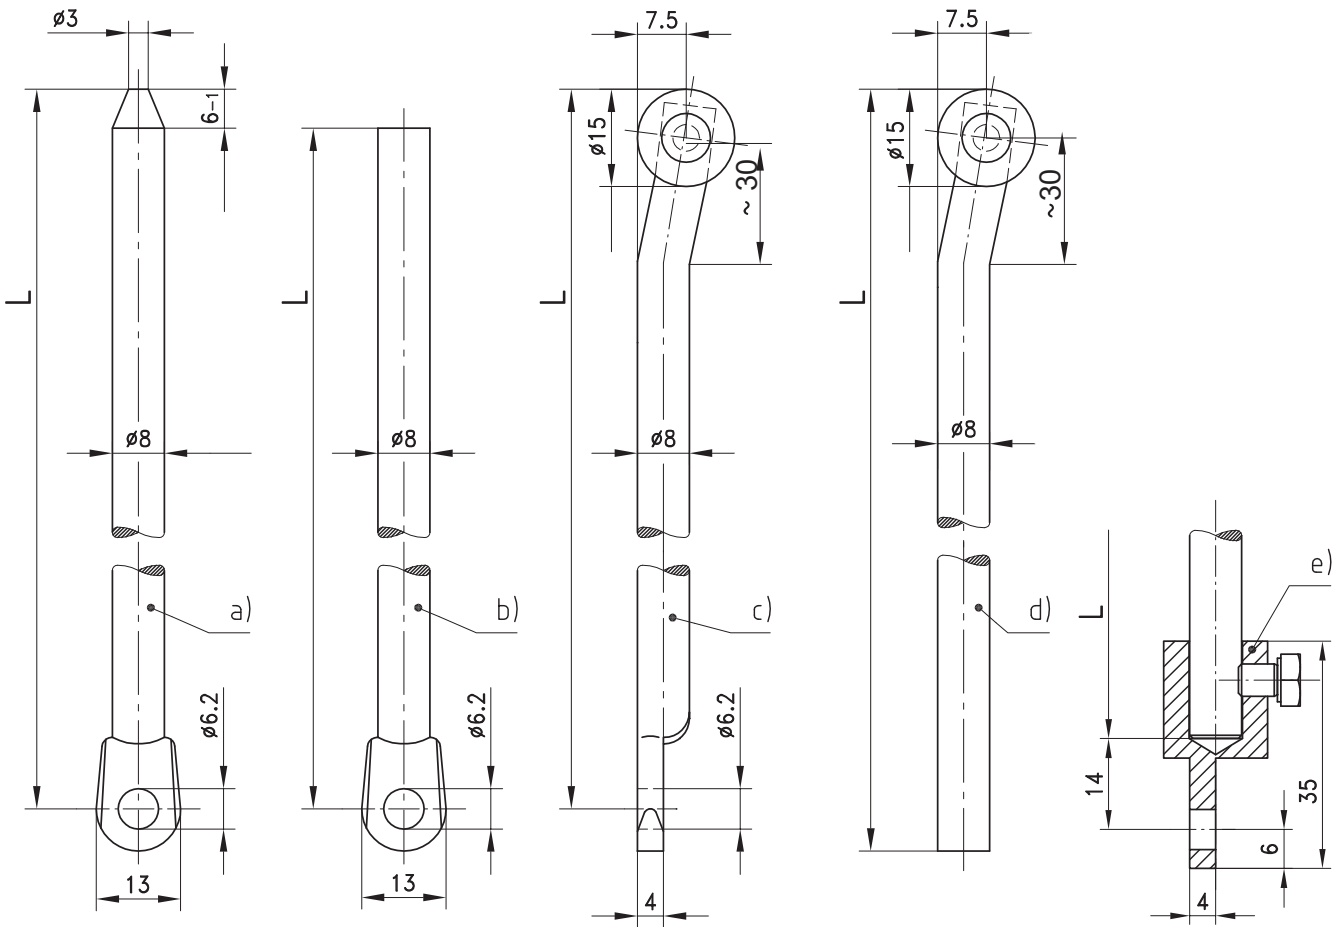

Rod control lock

Panel lock

Toggle and hook

Handles

Door stop

Hinge

Seal gasket

Overview of items

version	Part No.
Round Rod with and without eye	
a) Round rod with eye and chamfered end	PA1158103-L in mm
b) Round rod with eye	PA1158101-L in mm
c) Round rod with eye and rollers	PA1158104-L in mm
d) Round rod and rollers	PA1158102-L in mm
e) Adapter for round rods (zinc die)	PA1276011-000
<i>Order example for round rod with eye and chamfered end length L=700mm</i>	<i>PA1158103-0700</i>