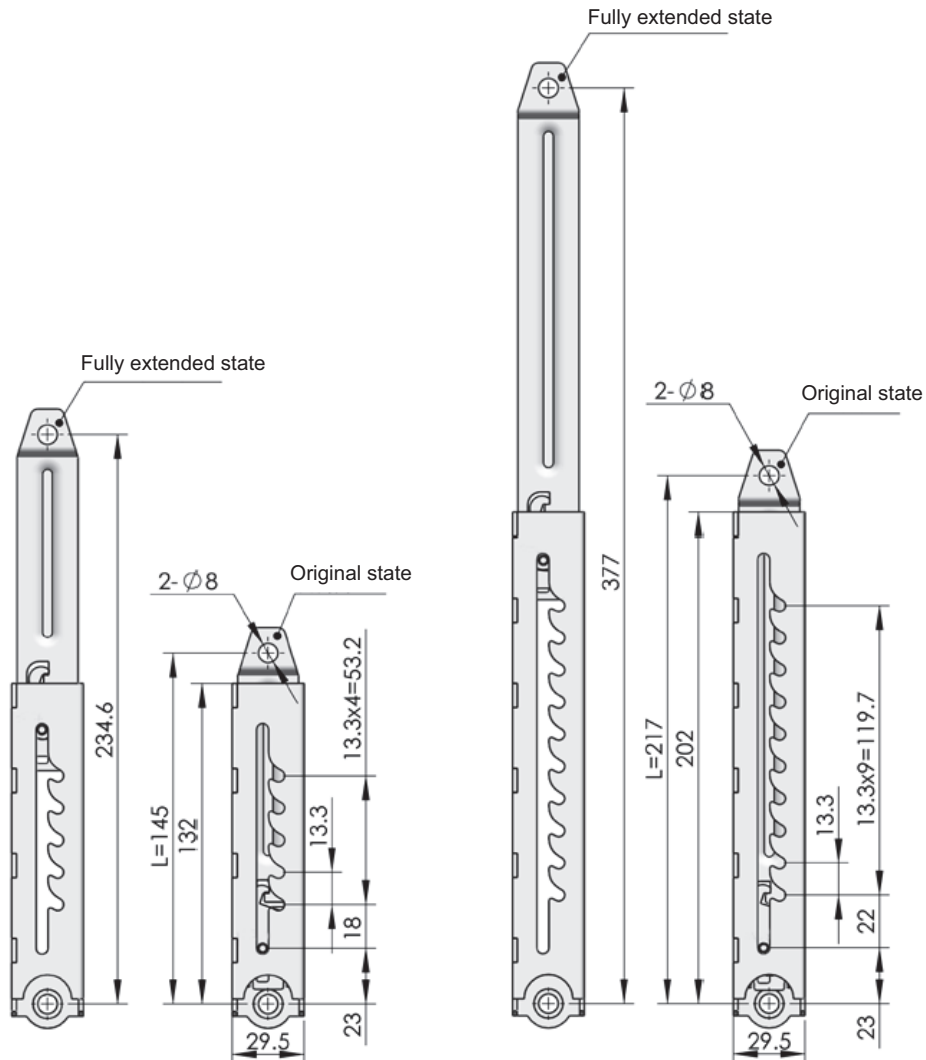

Door Stop

Accessories Automatic multiple stops and release in the end position
Material and finish: Zinc plated steel

Overview of items

version	Part No
Door stop - 5 positions	PA5110110-000
Door stop - 10 positions	PA5110120-000