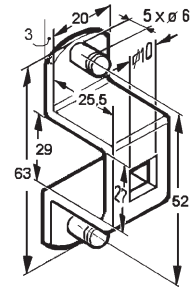

SERIE 4BP		
A (mm)	B (mm)	PART #
47.5	8.5	183ZBPG01
52	14	186ZBPG02

SERIE 4C	
A (mm)	PART #
50	133
60	135
70	134

STAINLESS STEEL

SERIE 4DP			
A (mm)	B (mm)	C (mm)	PART #
43.5	10	14,5	183ZBPG02
34.5	20	9,5	986ZBPG03
39.5	20	9,5	986ZBPG01
30	32	12	186ZBPG01

Rod control lock

Panel lock

Toggle and hook

Handles

Door stop

Hinge

Seal gasket

PART #
249NIRBS
SEEGER

Y (mm)	C (mm)	PART #
42	5	188ZBRB01S
42	7	188ZBRB02S
30	7	193ZBRB01S
SEEGER		

PART #
968NIRBS
SEEGER

PART #
150NIRBS
SEEGER

Q (mm)	PART #
10	215ZB