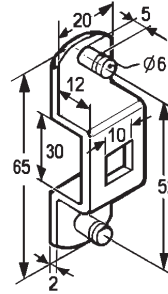

Rod control lock

Panel lock

Toggle and hook

Handles

Door stop

Hinge

Seal gasket

PART #
249NIRBS
SEEGER

Y (mm)	C (mm)	PART #
42	5	188ZBRB01S
42	7	188ZBRB02S
30	7	193ZBRB01S
SEEGER		

PART #
968NIRBS
SEEGER

PART #
150NIRBS
SEEGER

Q (mm)	PART #
10	215ZB