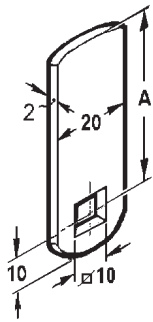

Swing handle

Rod control lock

Panel lock

Toggle and hook

Handles

Door stop

Hinge

Seal gasket

Cam Series 4

Accessories

Handle lock

Cylinder lock

Electronic lock

Swing handle

Rod control lock

Panel lock

Toggle and hook

Handles

Door stop

Hinge

Seal gasket

SERIE 4A	
A (mm)	PART #
41	225ZB

SERIE 4AP		
A (mm)	B (mm)	PART #
27	17	225ZBPG

SERIE 4B	
A (mm)	PART #
26	279ZB
35	185ZB
40	182ZB
50	183ZB
55	986ZB
60	186ZB
70	278ZB
80	301ZB

SERIE 4BP		
A (mm)	B (mm)	PART #
47.5	8.5	183ZBPG01
52	14	186ZBPG02

SERIE 4C	
A (mm)	PART #
50	133
60	135
70	134

STAINLESS STEEL

SERIE 4DP			
A (mm)	B (mm)	C (mm)	PART #
43.5	10	14,5	183ZBPG02
34.5	20	9,5	986ZBPG03
39.5	20	9,5	986ZBPG01
30	32	12	186ZBPG01