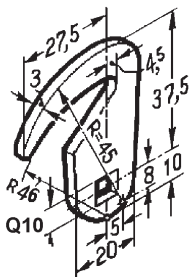

Rod control lock

Panel lock

Toggle and hook

Handles

Door stop

Hinge

Seal gasket

PART #
249NIRBS
SEEGER

Y (mm)	C (mm)	PART #
42	5	188ZBRB01S
42	7	188ZBRB02S
30	7	193ZBRB01S
SEEGER		

PART #
968NIRBS
SEEGER

PART #
150NIRBS
SEEGER

Q (mm)	PART #
10	215ZB