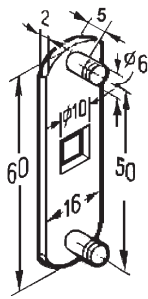

Rod control lock

Panel lock

Toggle and hook

Handles

Door stop

Hinge

Seal gasket

PART #
249NIRBS
SEEGER

Y (mm)	C (mm)	PART #
42	5	188ZBRB01S
42	7	188ZBRB02S
30	7	193ZBRB01S
SEEGER		

PART #
968NIRBS
SEEGER

PART #
150NIRBS
SEEGER

Q (mm)	PART #
10	215ZB