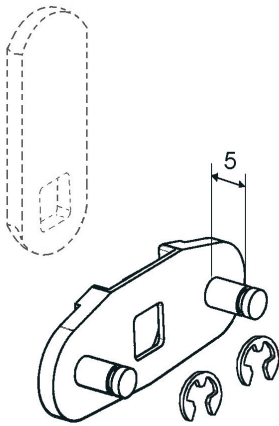

Electronic lock

Swing handle

Rod control lock

Panel lock

Toggle and hook

Handles

Door stop

Hinge

Seal gasket

SERIE 2E	
A (mm)	PART #
24.5	287ZBBM01
32	228ZBBM01
37.5	229ZBBM01
42	241ZBBM01
46	230ZBBM01
52.5	231ZBBM01
62	292ZBBM01

SERIE 2EP		
A (mm)	B (mm)	PART #
35.5	5	229ZBPG02BM
35.5	10	241ZBPG07BM

3-POINT CAM ACCESSORY IN GALVANIZED ZINC ALLOY PART # 2063ZBRBS

SERIE	PART #
2B - 2BP - 2C - 2CP - 2DP - 2E - 2EP	2063ZBRBS

SEEGER

Special Cam Series 2

Accessories

Handle lock

Cylinder lock

Electronic lock