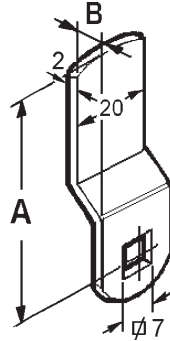

Y (mm)	PART #
30	179NIRB01S
38	178NIRBS
SEEGER	

PART #
236ZB

PART #
229ZBRC01

A (mm)	B (mm)	PART #
28.5	5	237ZBPG
29.5	10	238ZBPG
29.5	15	239ZBPG

PART #
194ZB

A (mm)	PART #
28	144ZB
36	148ZB

C (mm)	PART #
11,7	203NIRB01S
14,7	203NIRB02S
SEEGER	

C (mm)	PART #
19	203NIRB03
60	203NIRB04

PART #
274NI

PART #
271NI

Cam Series 3

Accessories

Handle lock

Cylinder lock

Electronic lock

Swing handle

Rod control lock

Panel lock

Toggle and hook

Handles

Door stop

Hinge

Seal gasket

SERIE 3A	
A (mm)	PART #
26	191ZB
40	138ZB

SERIE 3AP		
A (mm)	B (mm)	PART #
25	3.5	191ZBPG

SERIE 3B	
A (mm)	PART #
22.5	285ZB
33	187ZB
41.5	347ZB
50	180ZB
70	282ZB

SERIE 3BP		
A (mm)	B (mm)	PART #
39.5	8.5	347ZBPG
47.5	8.5	180ZBPG01