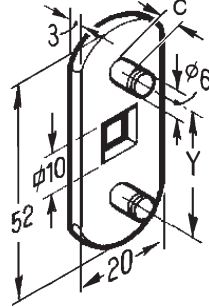

Rod control lock

Panel lock

Toggle and hook

Handles

Door stop

Hinge

Seal gasket

PART #
249NIRBS
SEEGER

Y (mm)	C (mm)	PART #
42	5	188ZBRB01S
42	7	188ZBRB02S
30	7	193ZBRB01S
SEEGER		

PART #
968NIRBS
SEEGER

PART #
150NIRBS
SEEGER

Q (mm)	PART #
10	215ZB